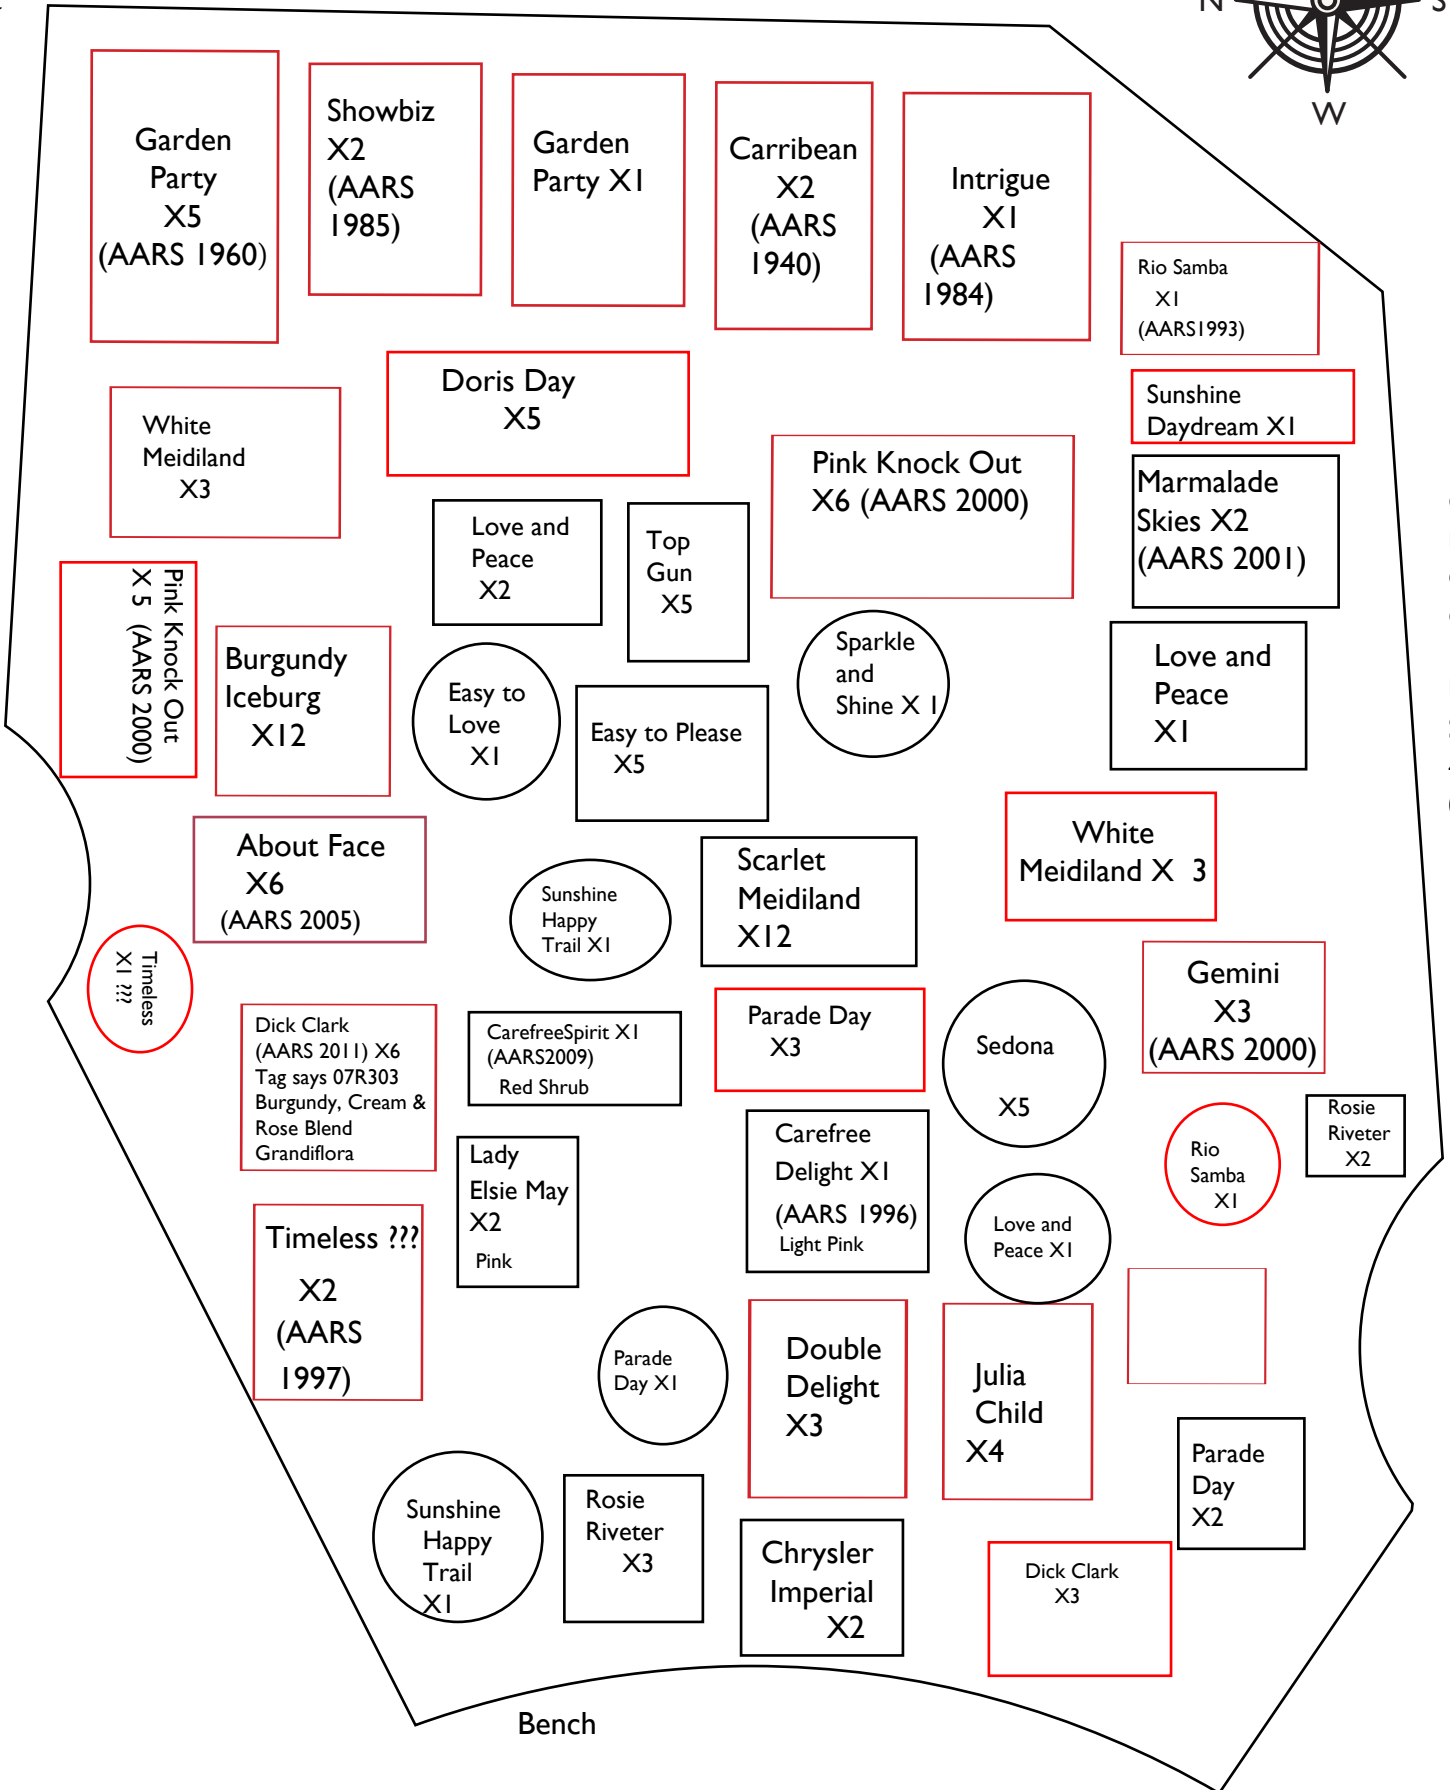

Lattice Area

Fence US40