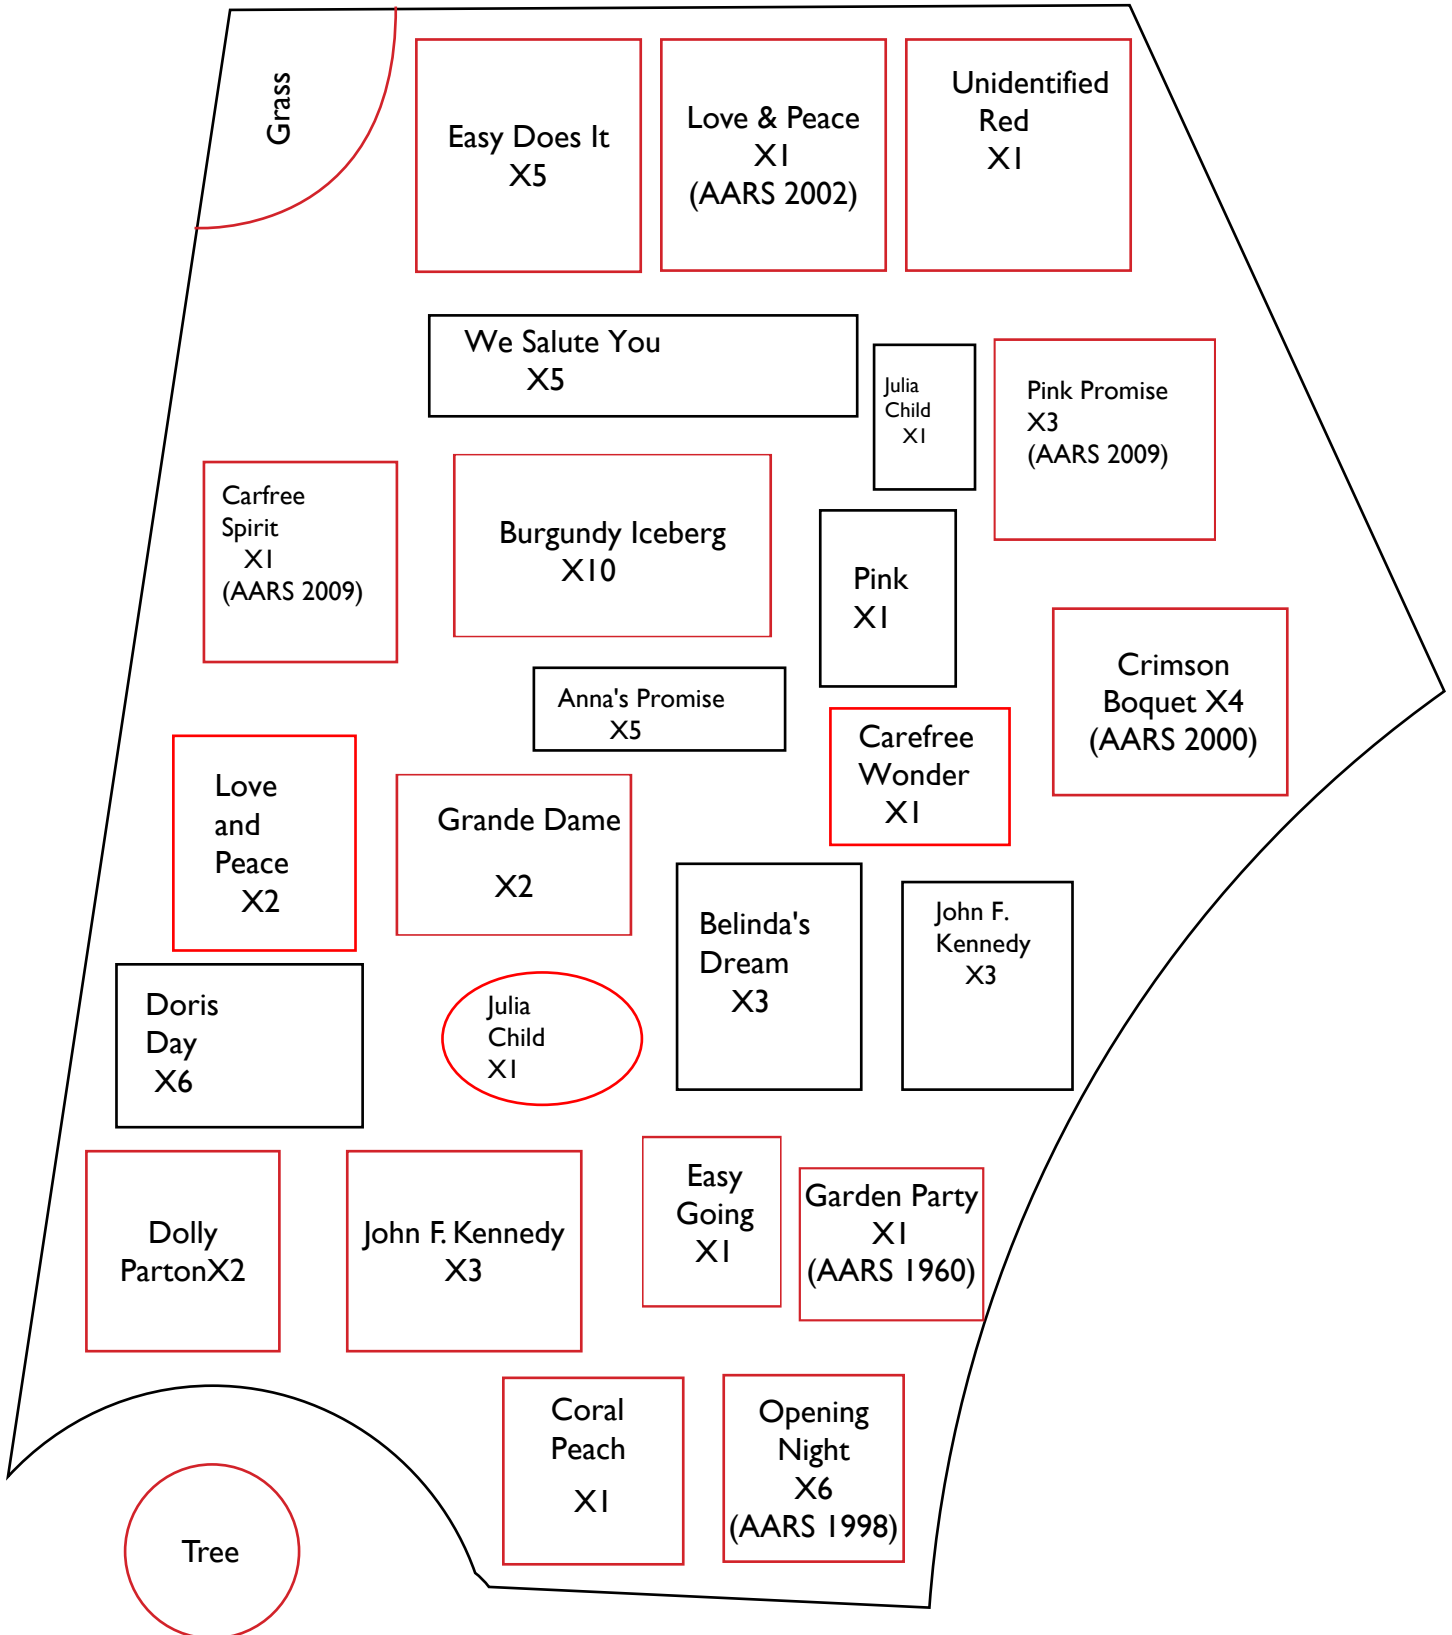

Bed C

Bed D

Star Brick Walkway

Fence U.S. 40

Star Brick Walkway

Bench

Bed E

Bed F

Benches

Bed I

Lattice Area

Fence US40

Trealise

Bed J

Bed K

Bed CN

(Circle North)

Bed CE

(Circle East)

Bed CW

(Circle West)

Gazebo

Friendship - East

All American Garden

E.G. Hill Bed 3

E.G. Hill Bed 4