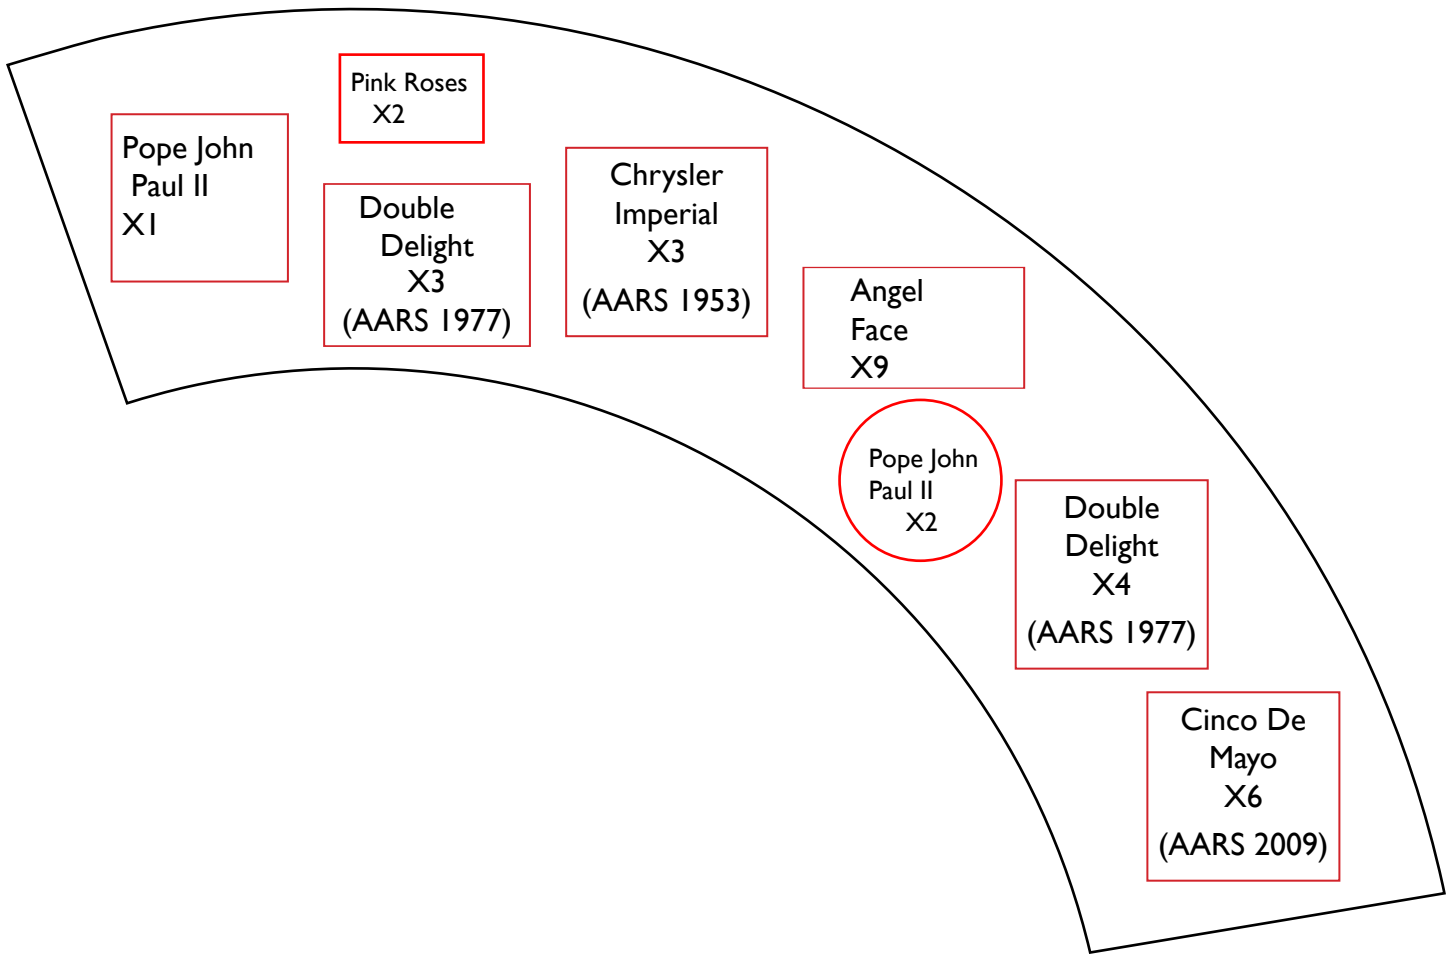

Benches

Bed I

Lattice Area

Fence US40

Trealise

Bed J

Bed K

Bed CN

(Circle North)

Bed CE

(Circle East)

Bed CW

(Circle West)

Gazebo

Friendship - East

All American Garden

Stone
Japanese
Lantern

U.S.
40
M
a
g
a
w
S
c
u
l
p
t
u
r
e

Friendship
North

E.G. Hill Garden

Note:
OLG=Our Lady of
Guadalupe
C.I.=Crysler Imperial
(AARS 1953)

Friendship - West

Green
Sign

Friendship - North

E.G. Hill Bed 3

E.G. Hill Bed 4