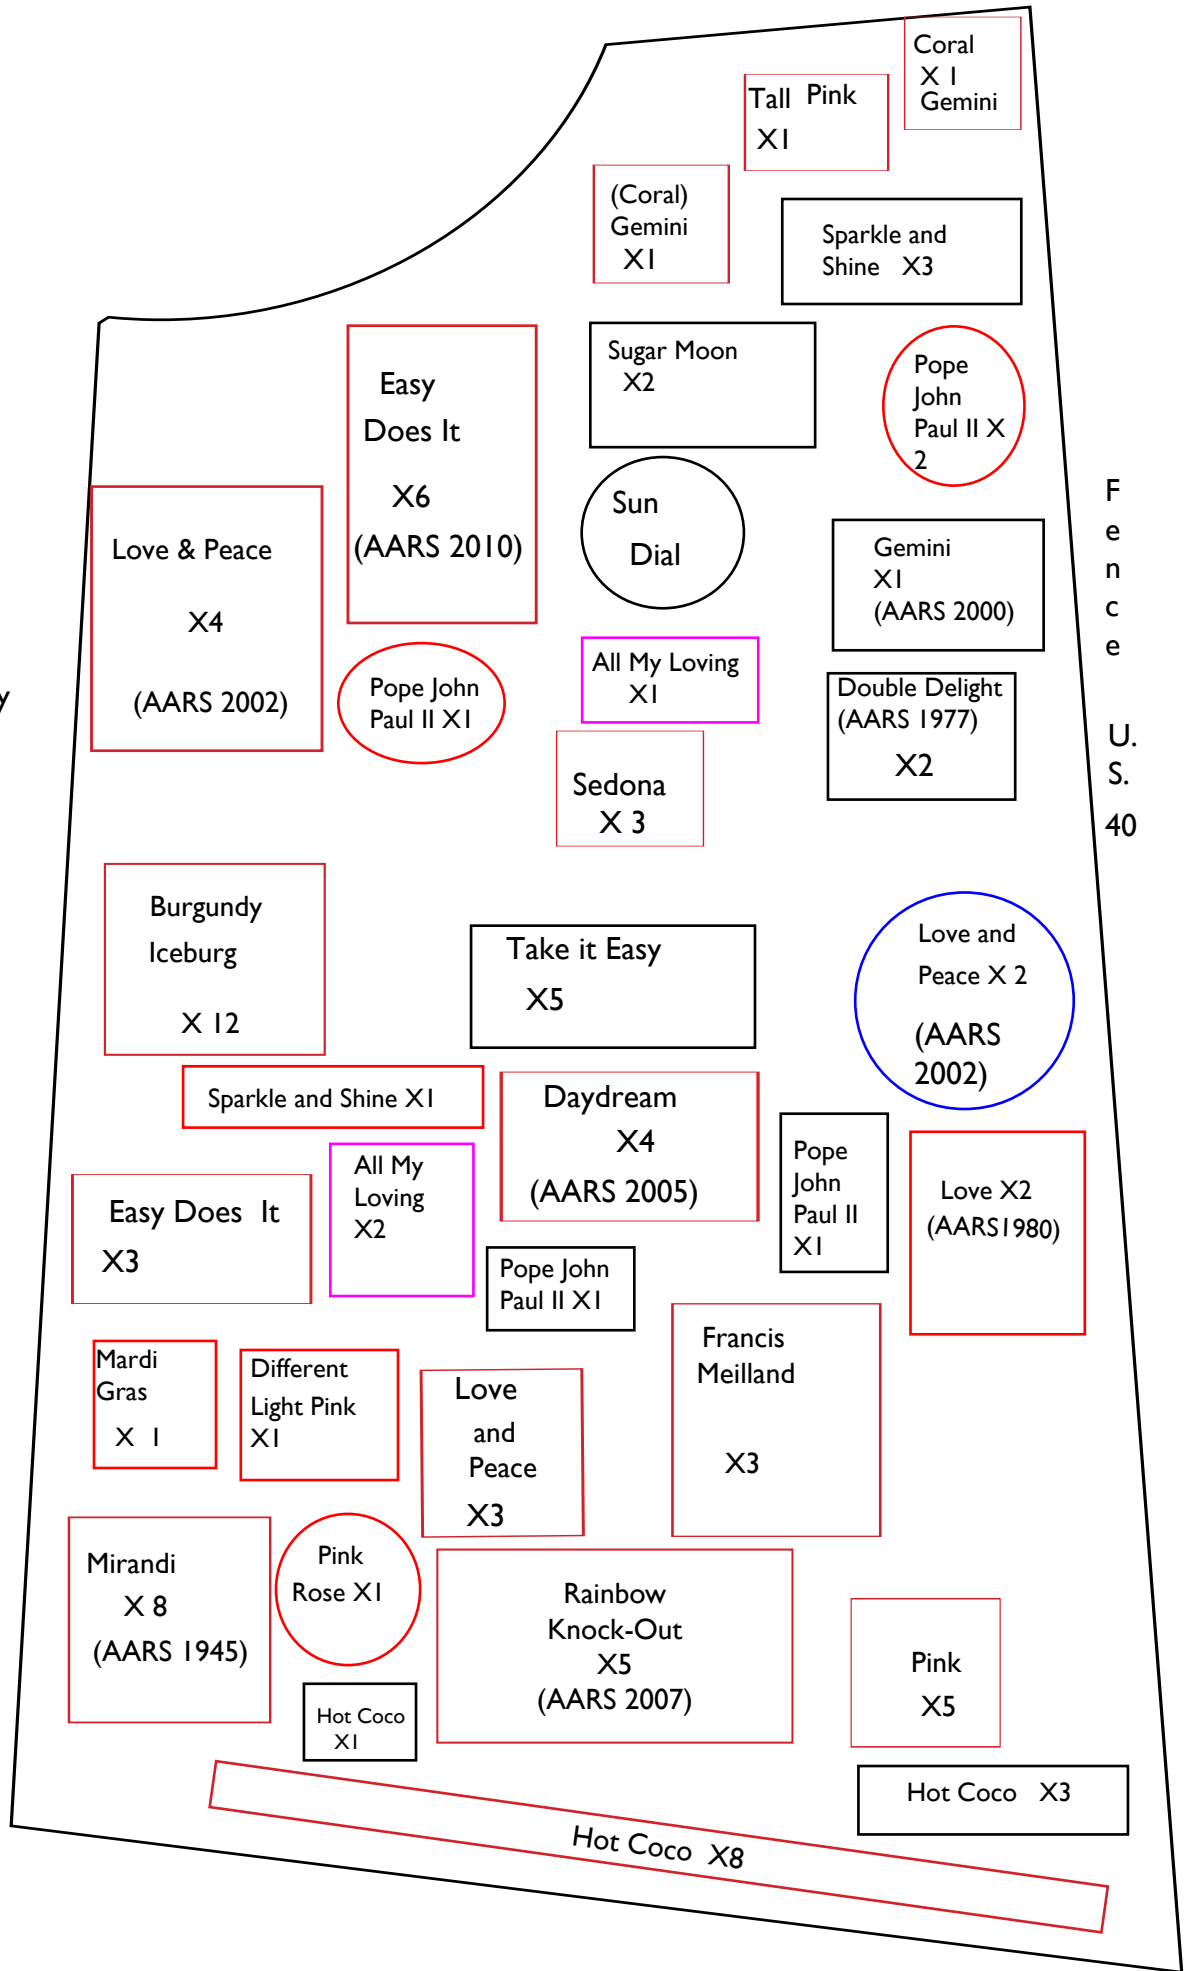

U.S. Route 40

Bed H - Climbers

Richmond AARS Rose Garden

U.S. Route 40

Friendship North

Friendship - East

Friendship - West

Bed B

Bed C

Bed D

Star Brick Walkway

Fence U.S. 40

Star Brick Walkway

Bench

Bed E

Bed F

(Circle North)

Bed CE

(Circle East)

Bed CW

(Circle West)

Gazebo

Friendship - East

All American Garden

E.G. Hill Bed 3

E.G. Hill Bed 4