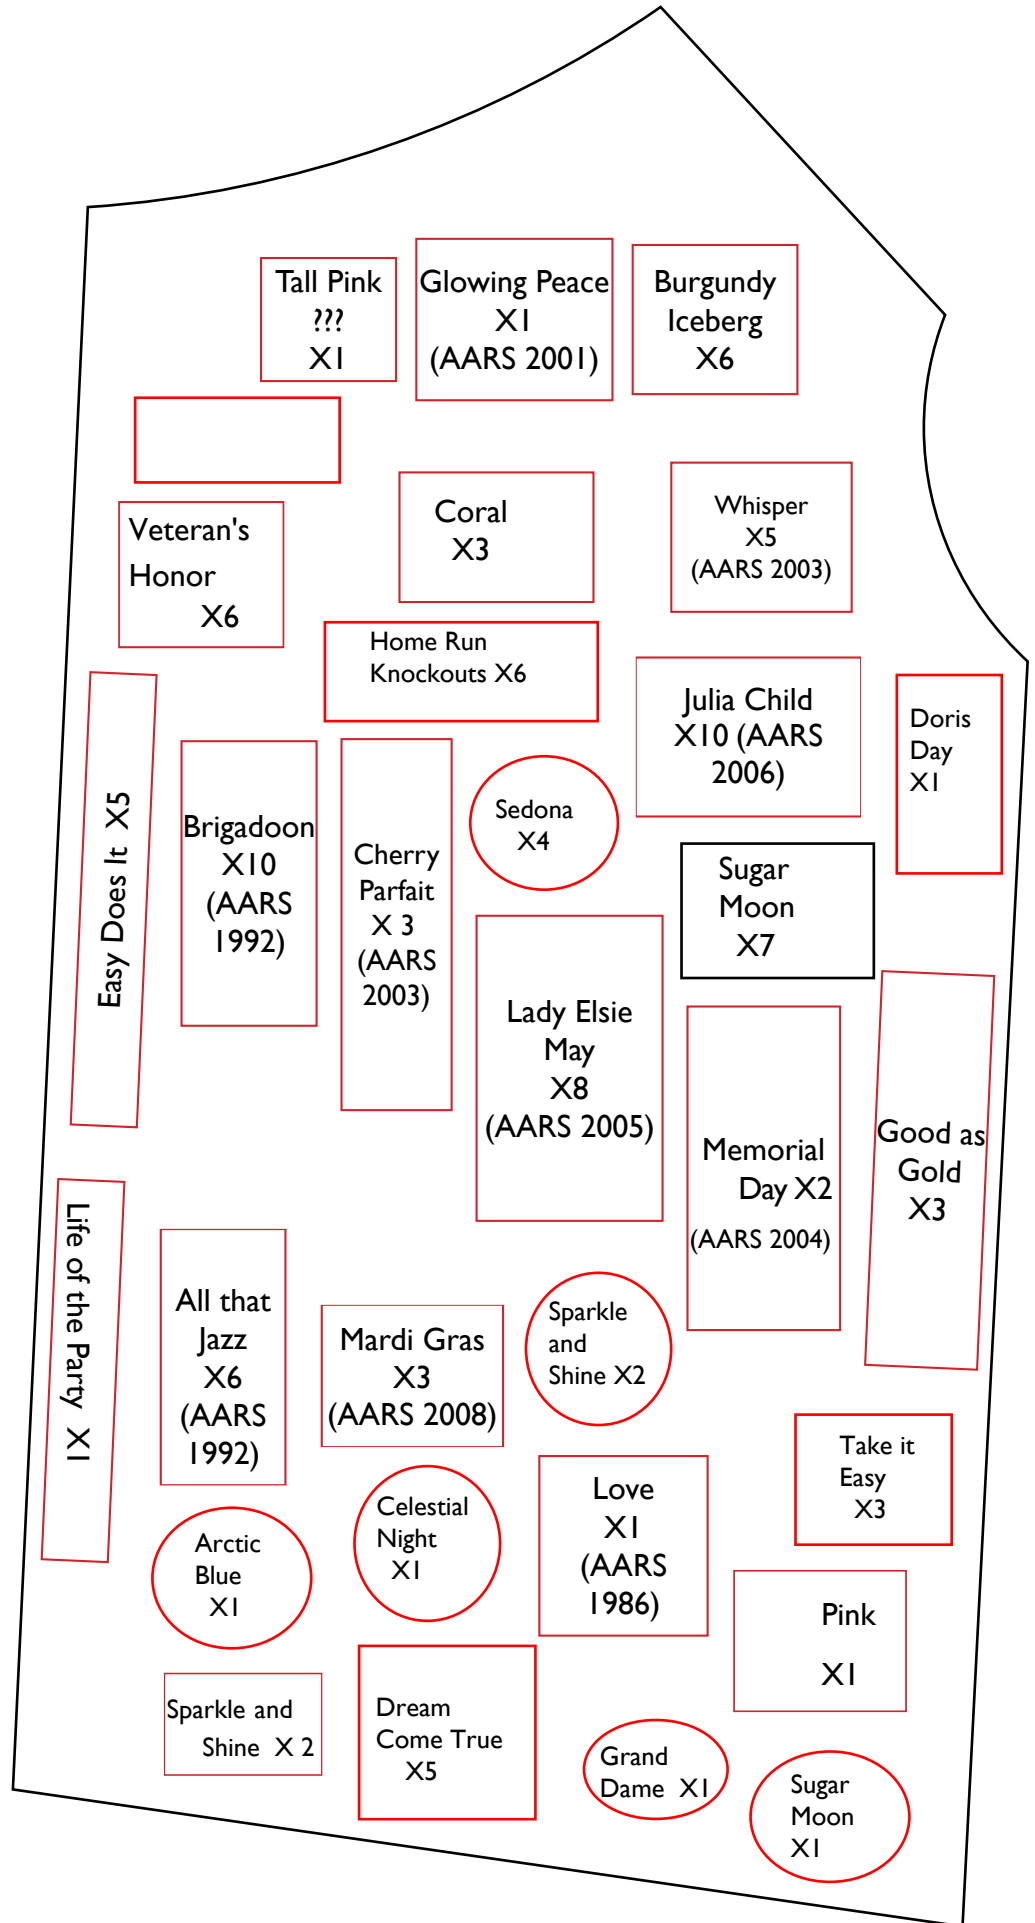

U.S. Route 40

Bed H - Climbers

Richmond AARS Rose Garden

U.S. Route 40

Friendship North

Friendship - East

Friendship - West

Bed B

Bed C

Bed D

Star Brick Walkway

Fence U.S. 40

Star Brick Walkway

Bench

Bed E

Bed F

(Circle North)

Bed CE

(Circle East)

Bed CW

(Circle West)

Gazebo

Friendship - East

All American Garden

E.G. Hill Bed 3

E.G. Hill Bed 4