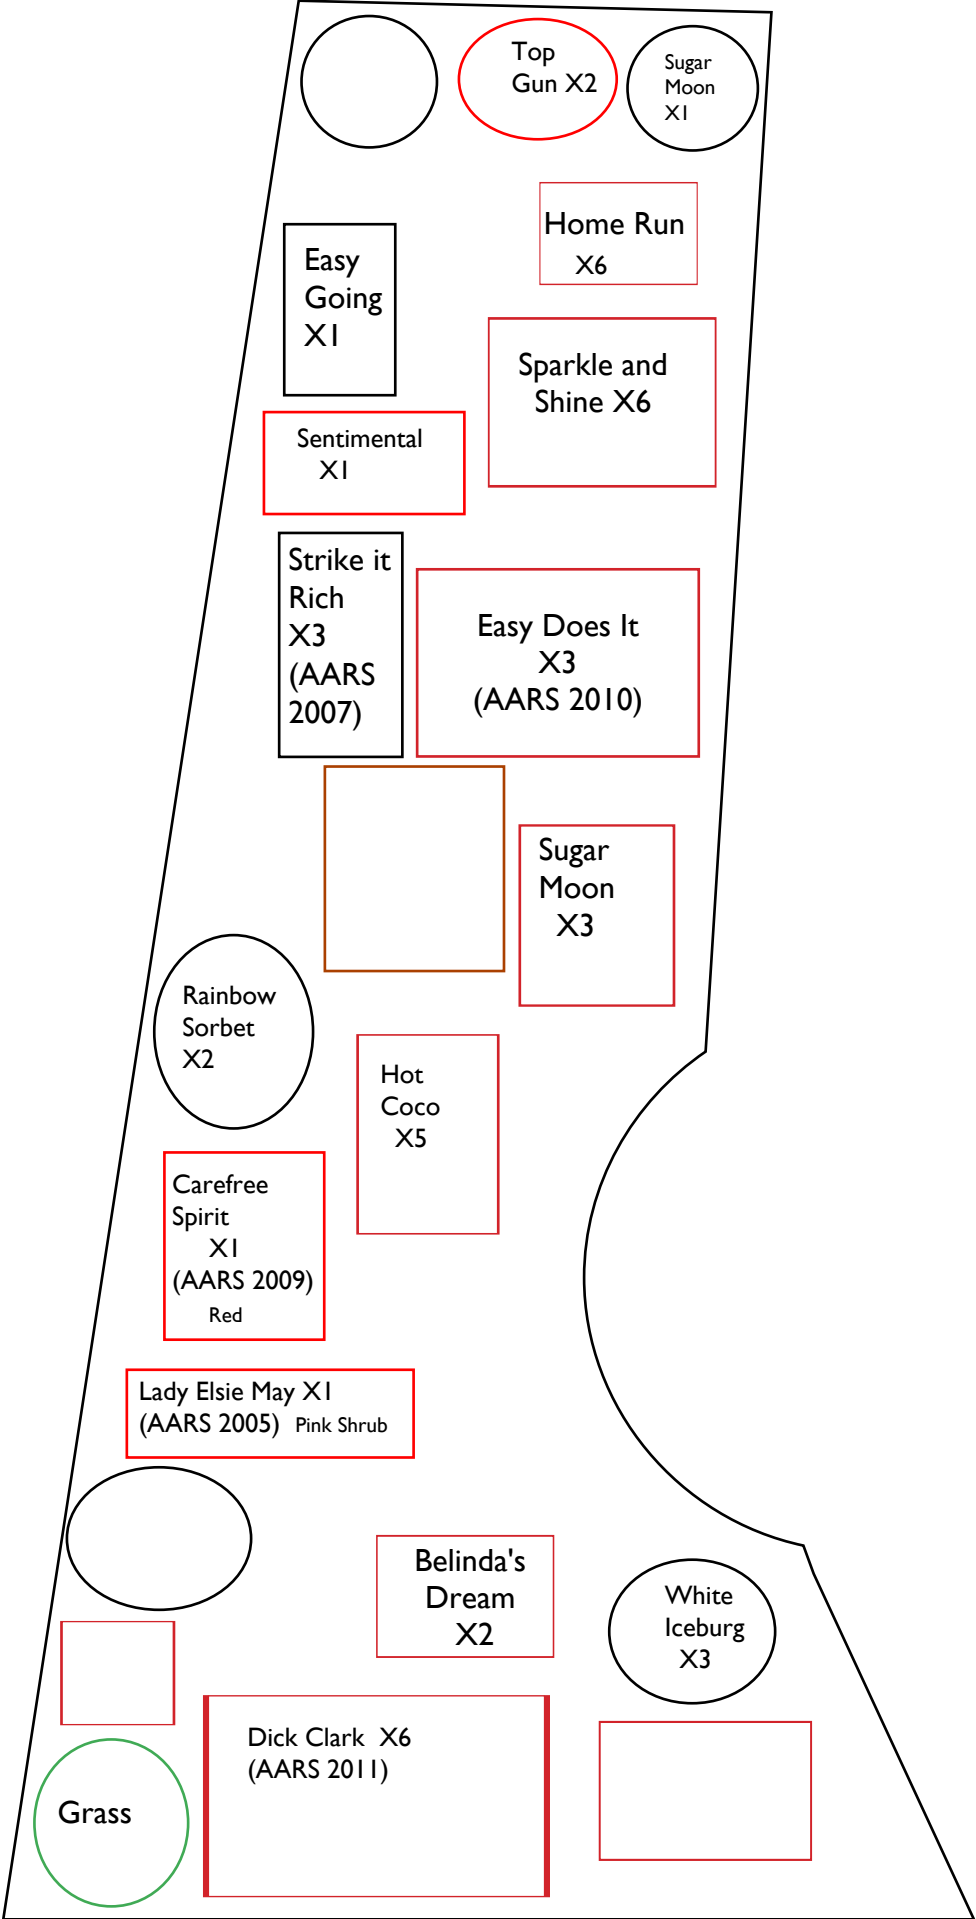

Bed C

Bed D

Star Brick Walkway

Fence U.S. 40

Star Brick Walkway

Bench

Bed E

Bed F

Benches

Bed I

Lattice Area

Fence US40

Trealise

Bed J

Bed K

Bed CN

(Circle North)

Bed CE

(Circle East)

Bed CW

(Circle West)

Gazebo

Friendship - East

All American Garden

E.G. Hill Bed 3

E.G. Hill Bed 4