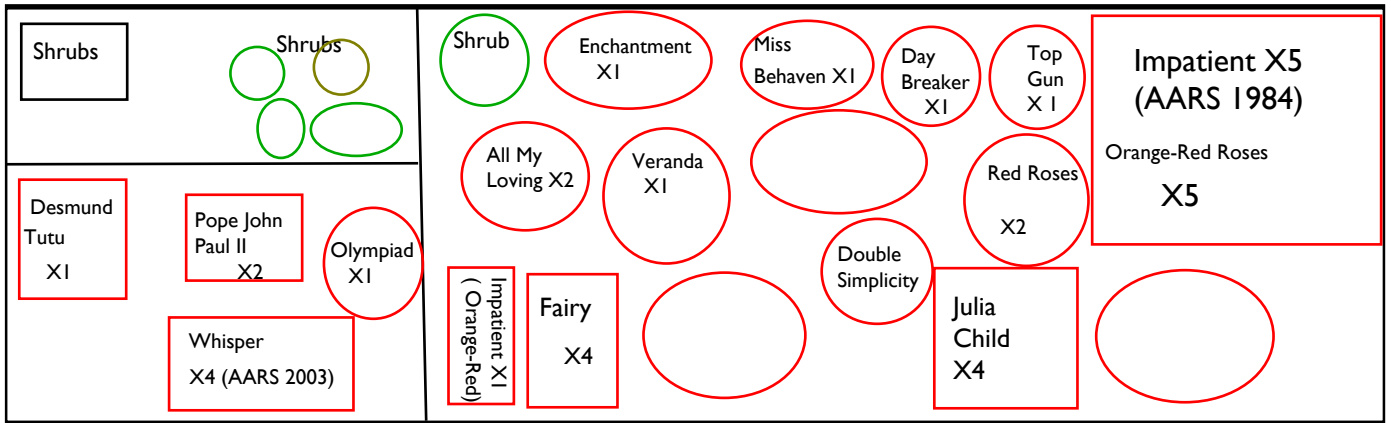

Friendship - East

All American Garden

Stone
Japanese
Lantern

U.S.
40
M
a
g
a
w
S
c
u
l
p
t
u
r
e

Friendship
North