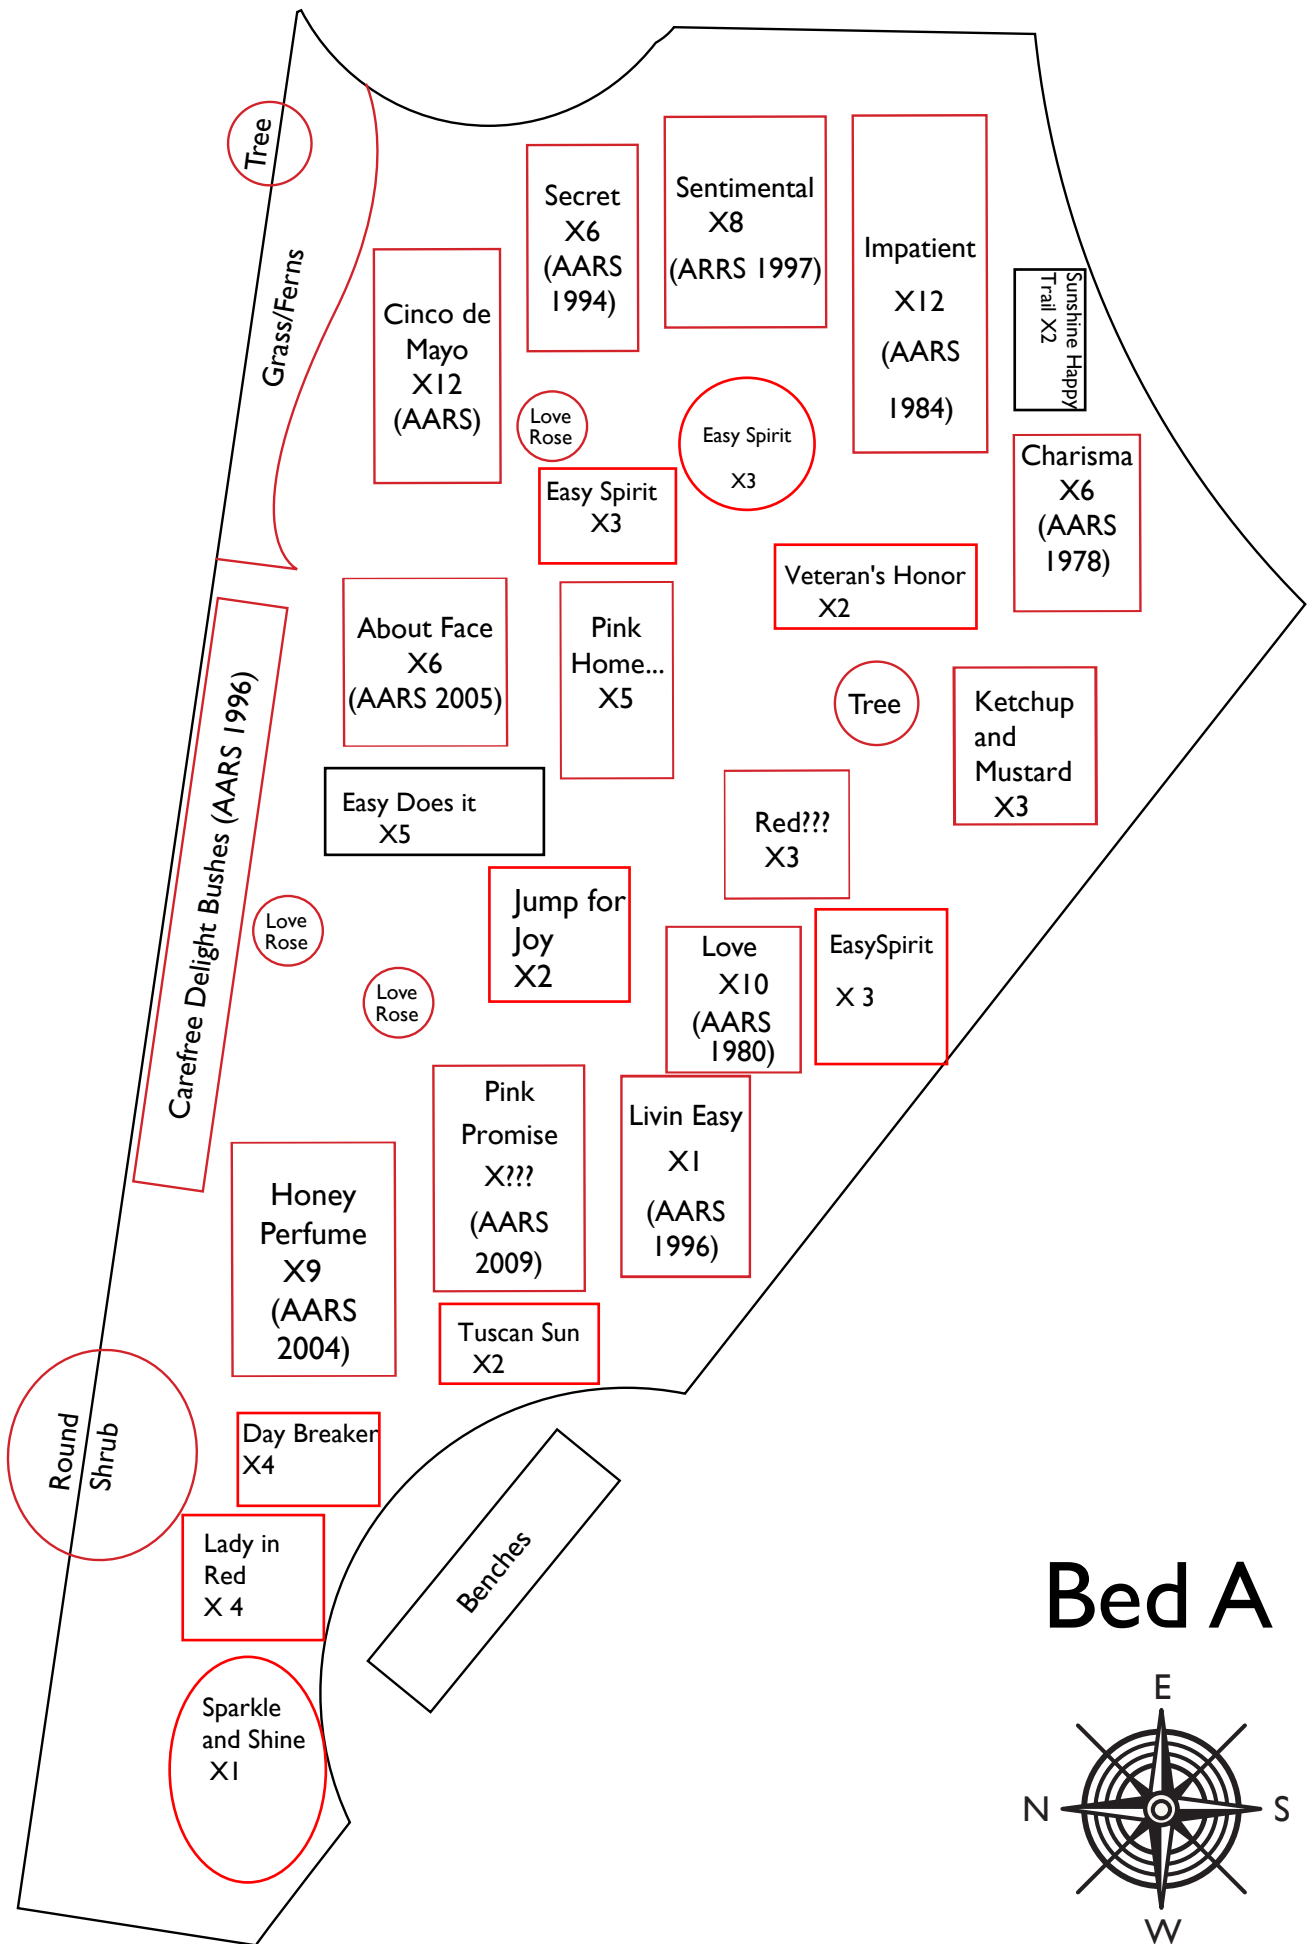

U.S. Route 40

Bed H - Climbers

Richmond AARS Rose Garden

U.S. Route 40

Friendship North

Friendship - East

Friendship - West

Bed B

Bed C

Bed D

Star Brick Walkway

Fence U.S. 40

Star Brick Walkway

Bench

Bed E

Bed F

(Circle North)

Bed CE

(Circle East)

Bed CW

(Circle West)

Gazebo

Friendship - East

All American Garden

E.G. Hill Bed 3

E.G. Hill Bed 4