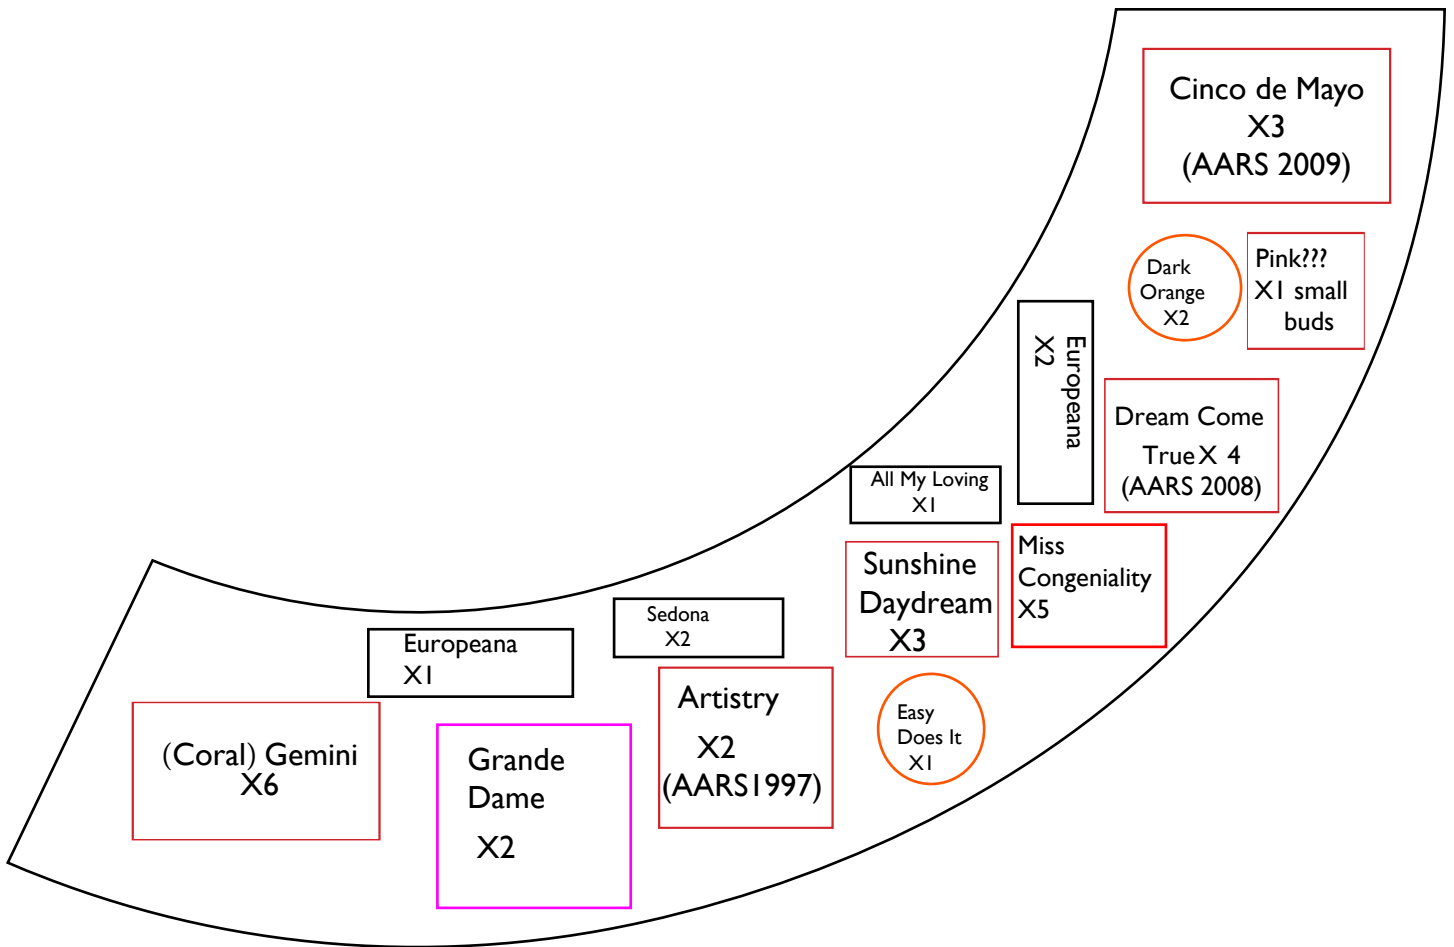

Benches

Bed I

Lattice Area

Fence US40

Trealise

Bed J

Bed K

Bed CN

(Circle North)

Bed CE

(Circle East)

Bed CW

(Circle West)

Gazebo

Friendship - East

All American Garden

Stone
Japanese
Lantern

U.S.
40
M
a
g
a
w
S
c
u
l
p
t
u
r
e

Friendship
North

E.G. Hill Garden

Note:
OLG=Our Lady of
Guadalupe
C.I.=Crysler Imperial
(AARS 1953)

Friendship - West

Green
Sign

Friendship - North

E.G. Hill Bed 3

E.G. Hill Bed 4