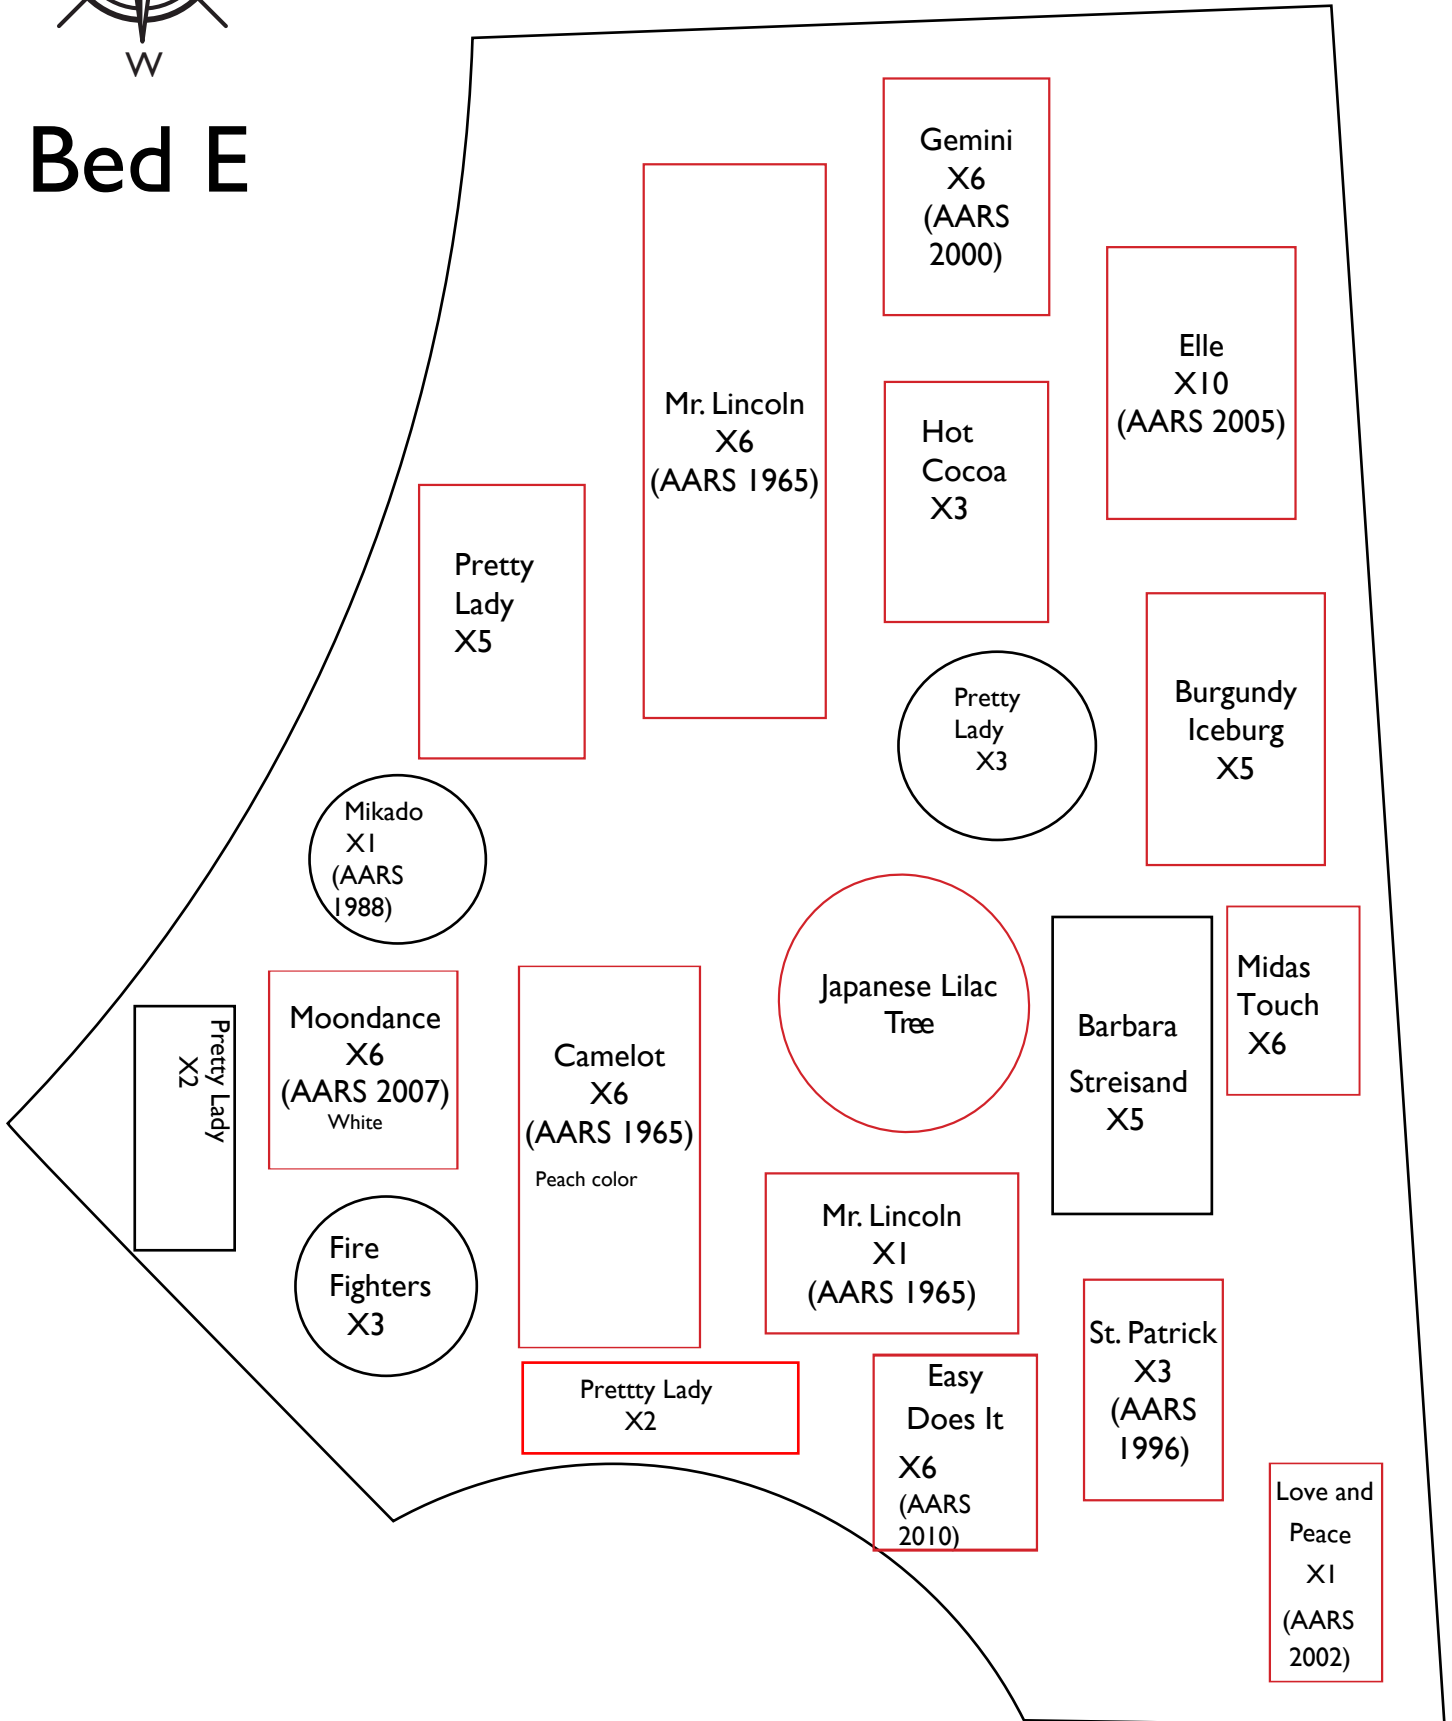

U.S. Route 40

Bed H - Climbers

Richmond AARS Rose Garden

U.S. Route 40

Friendship North

Friendship - East

Friendship - West

Bed B

Bed C

Bed D

Star Brick Walkway

Fence U.S. 40

Star Brick Walkway

Bench

Bed E

Bed F

(Circle North)

Bed CE

(Circle East)

Bed CW

(Circle West)

Gazebo

Friendship - East

All American Garden

E.G. Hill Bed 3

E.G. Hill Bed 4