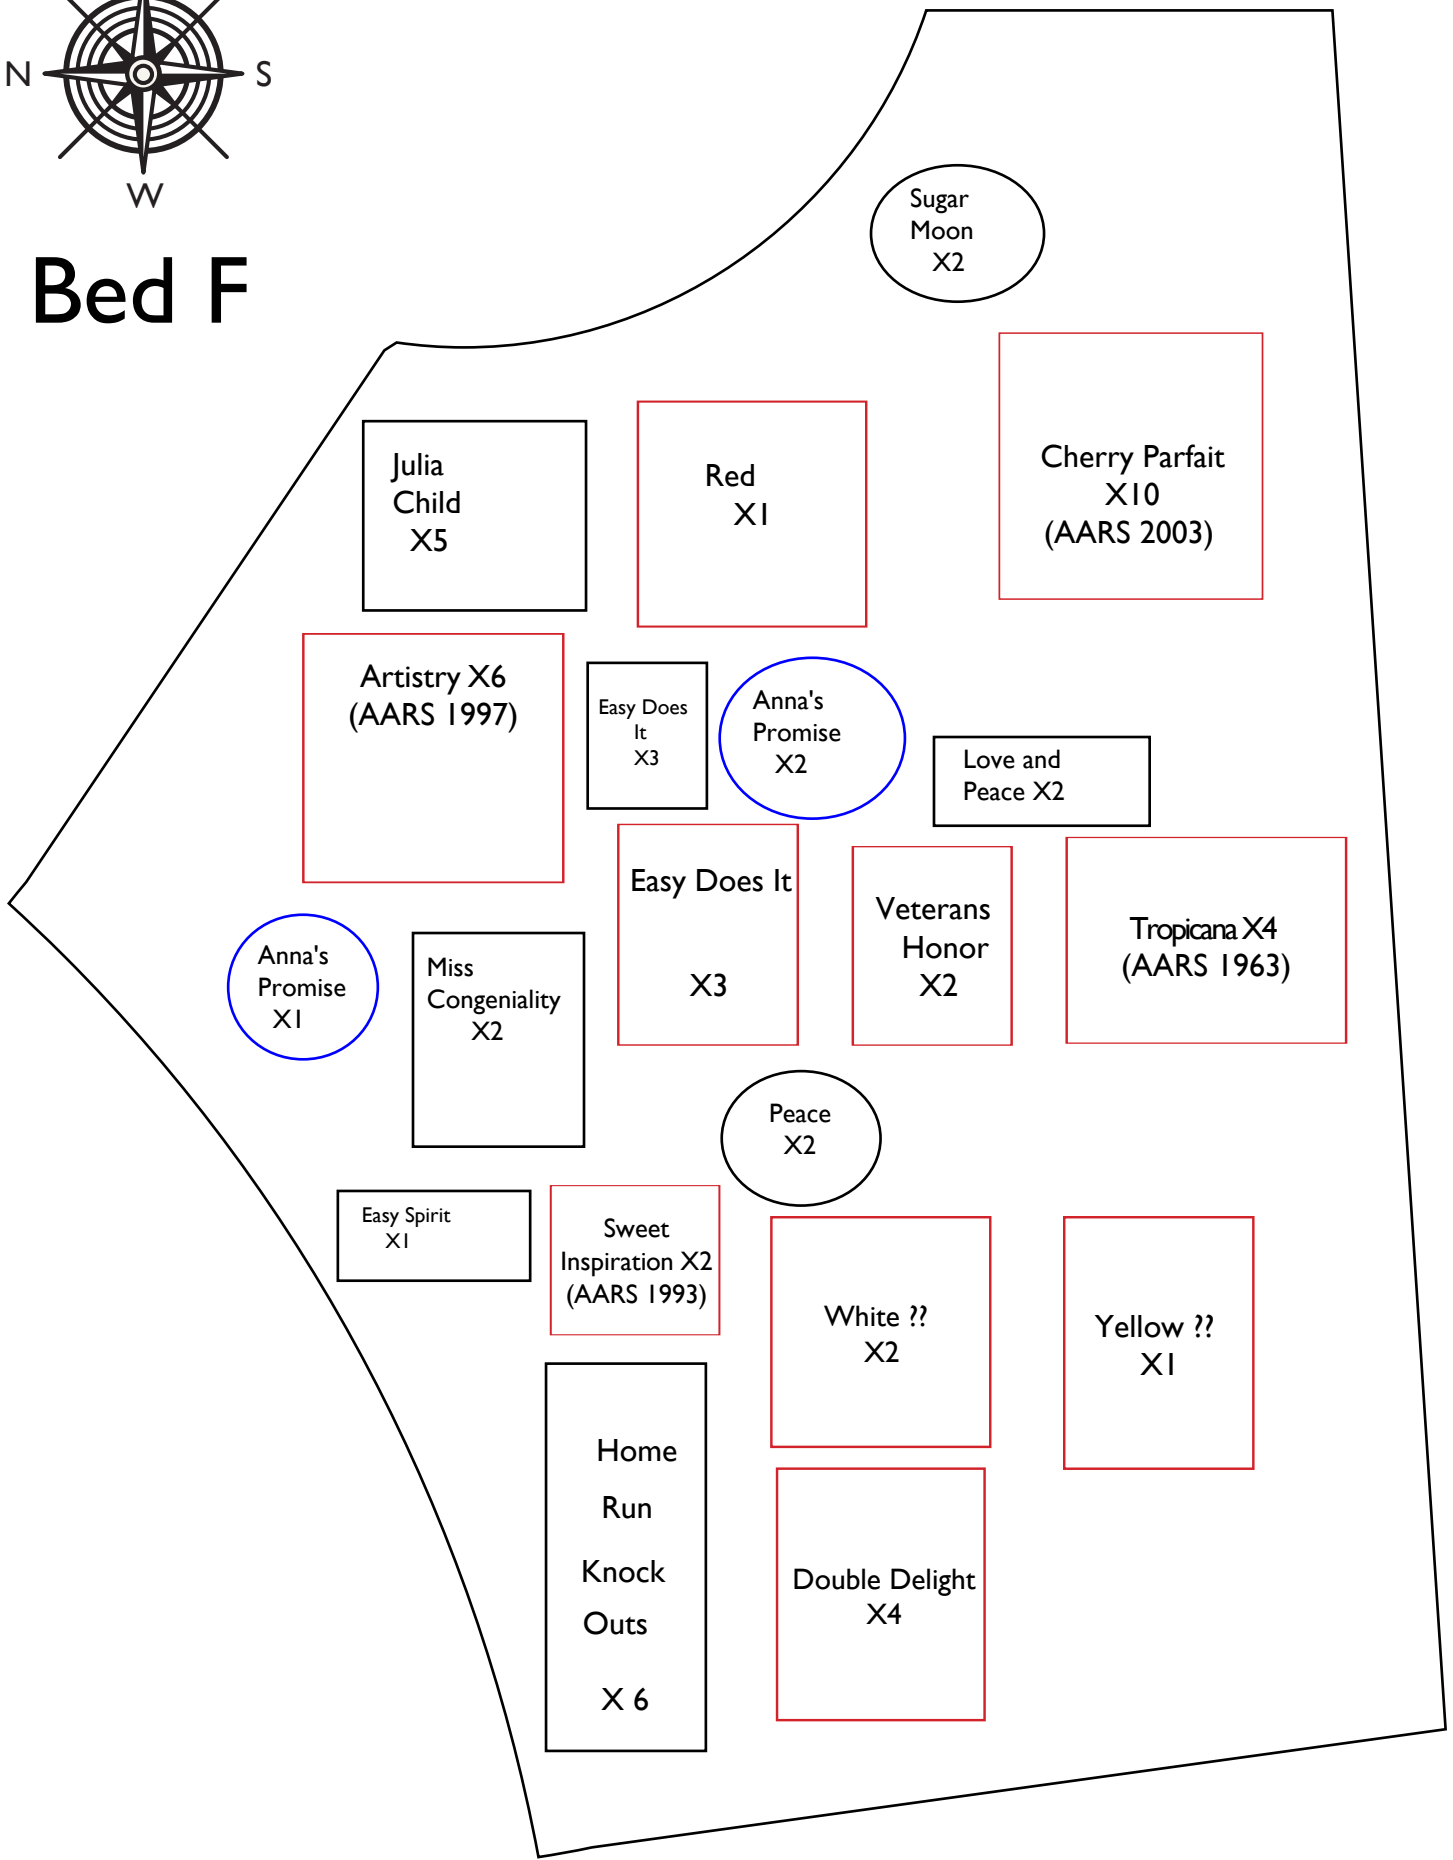

U.S. Route 40

Bed H - Climbers

Richmond AARS Rose Garden

U.S. Route 40

Friendship North

Friendship - East

Friendship - West

Bed B

Bed C

Bed D

Star Brick Walkway

Fence U.S. 40

Star Brick Walkway

Bench

Bed E

Bed F

(Circle North)

Bed CE

(Circle East)

Bed CW

(Circle West)

Gazebo

Friendship - East

All American Garden

E.G. Hill Bed 3

E.G. Hill Bed 4