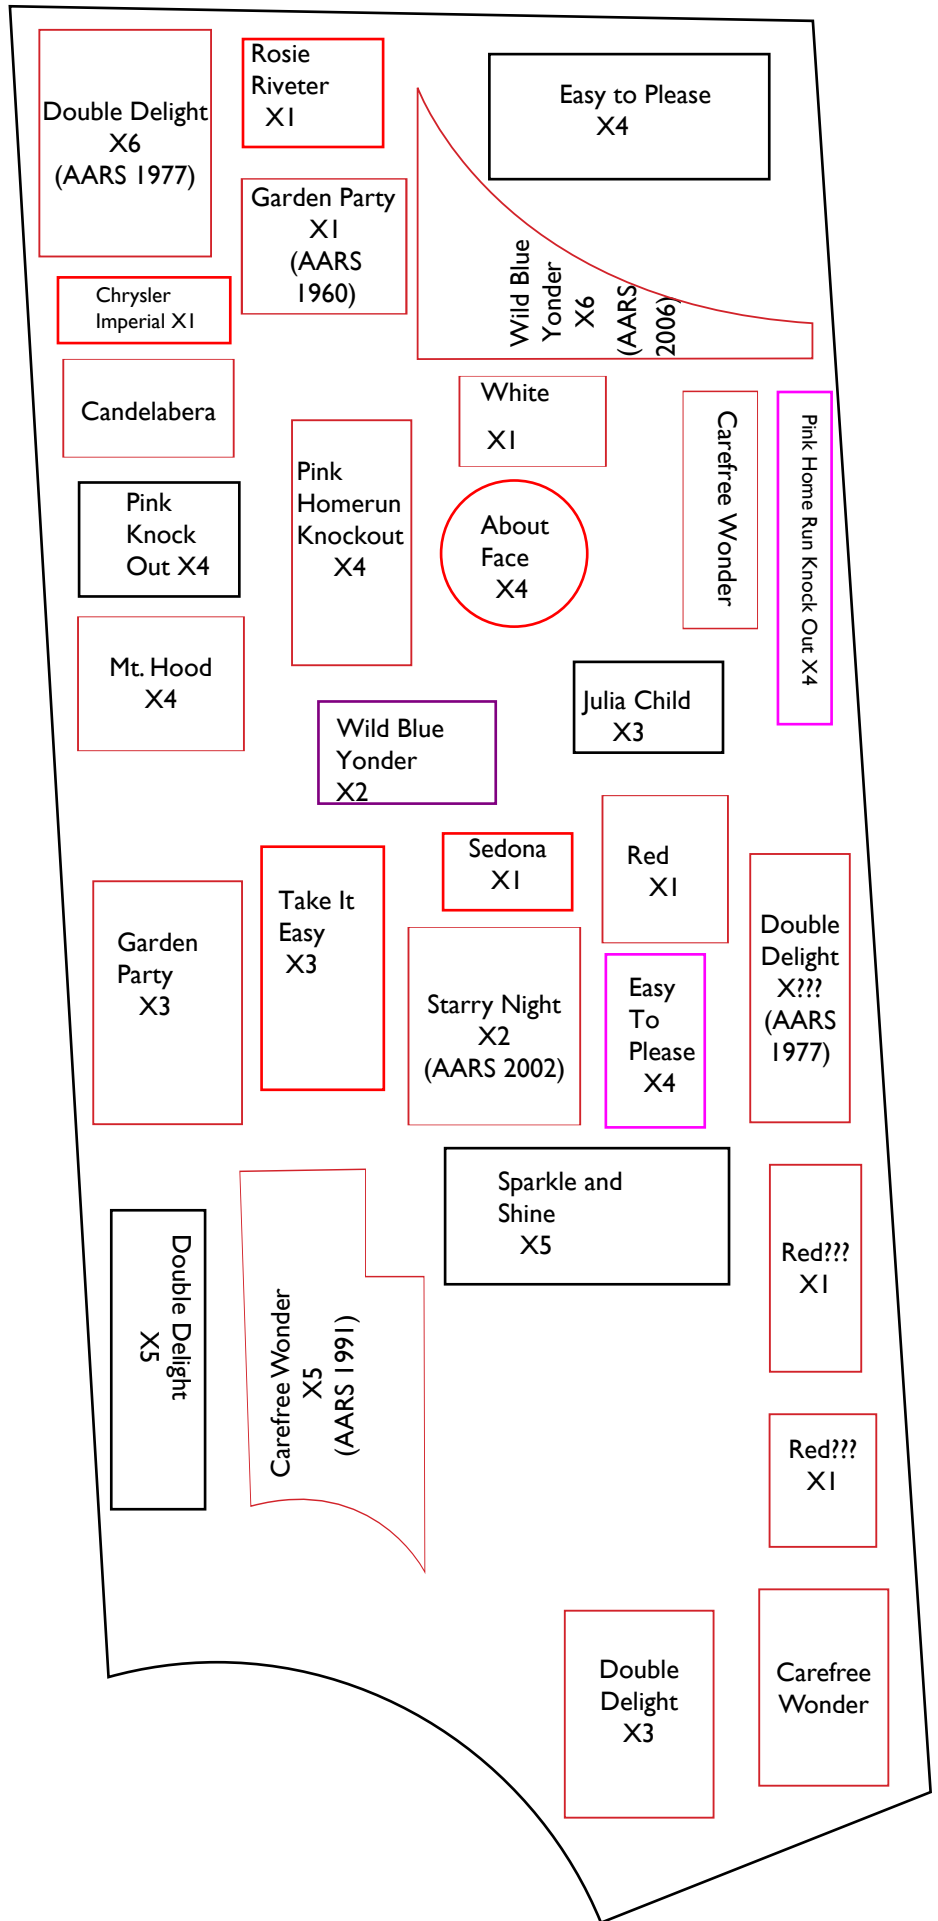

Friendship - West

E.G. Hill Garden

Bed B

Bed C

Bed D

Star Brick Walkway

Star Brick Walkway

Bench

Bed E

Bed F

Bed G

Climbers

Fourth of July
X6
(AARS 1999)

Golden Showers
XI
(AARS 1957)

Don Juan
X4

Valentine's
Day
X5

Fourth of July
X6
(AARS 1999)

Bed H

New Walkway

Fence US40

Lattice Area

Club House

Benches

New Walkway

Bench

Bed I

Trealise

Bed J

Empty circle

Top Gun X1

Celestial Night X2

Easy Going X1