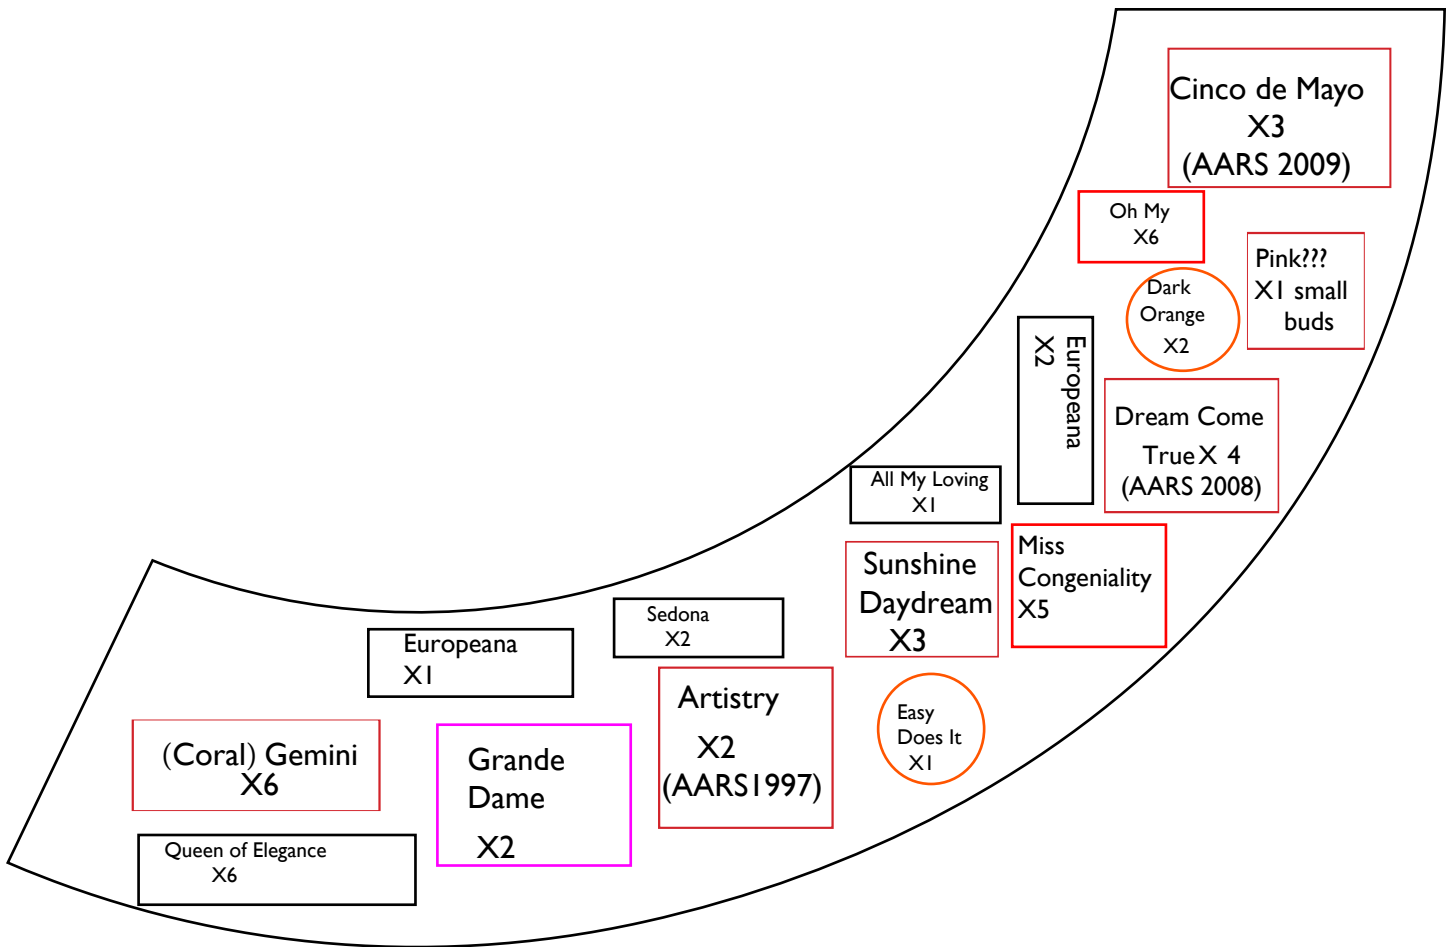

Dick Clark X6 (AARS 2011)

Empty rectangle

Bed K

Bed CN (Circle North)

Bed CE

(Circle East)

Bed CW

(Circle West)

Gazebo

Friendship - East

All American Garden

Stone
Japanese
Lantern

U.S.
40
M
a
g
a
w
S
c
u
l
p
t
u
r
e

Friendship
North

E.G. Hill Garden

Note:
OLG=Our Lady of
Guadalupe
C.I.=Crysler Imperial
(AARS 1953)