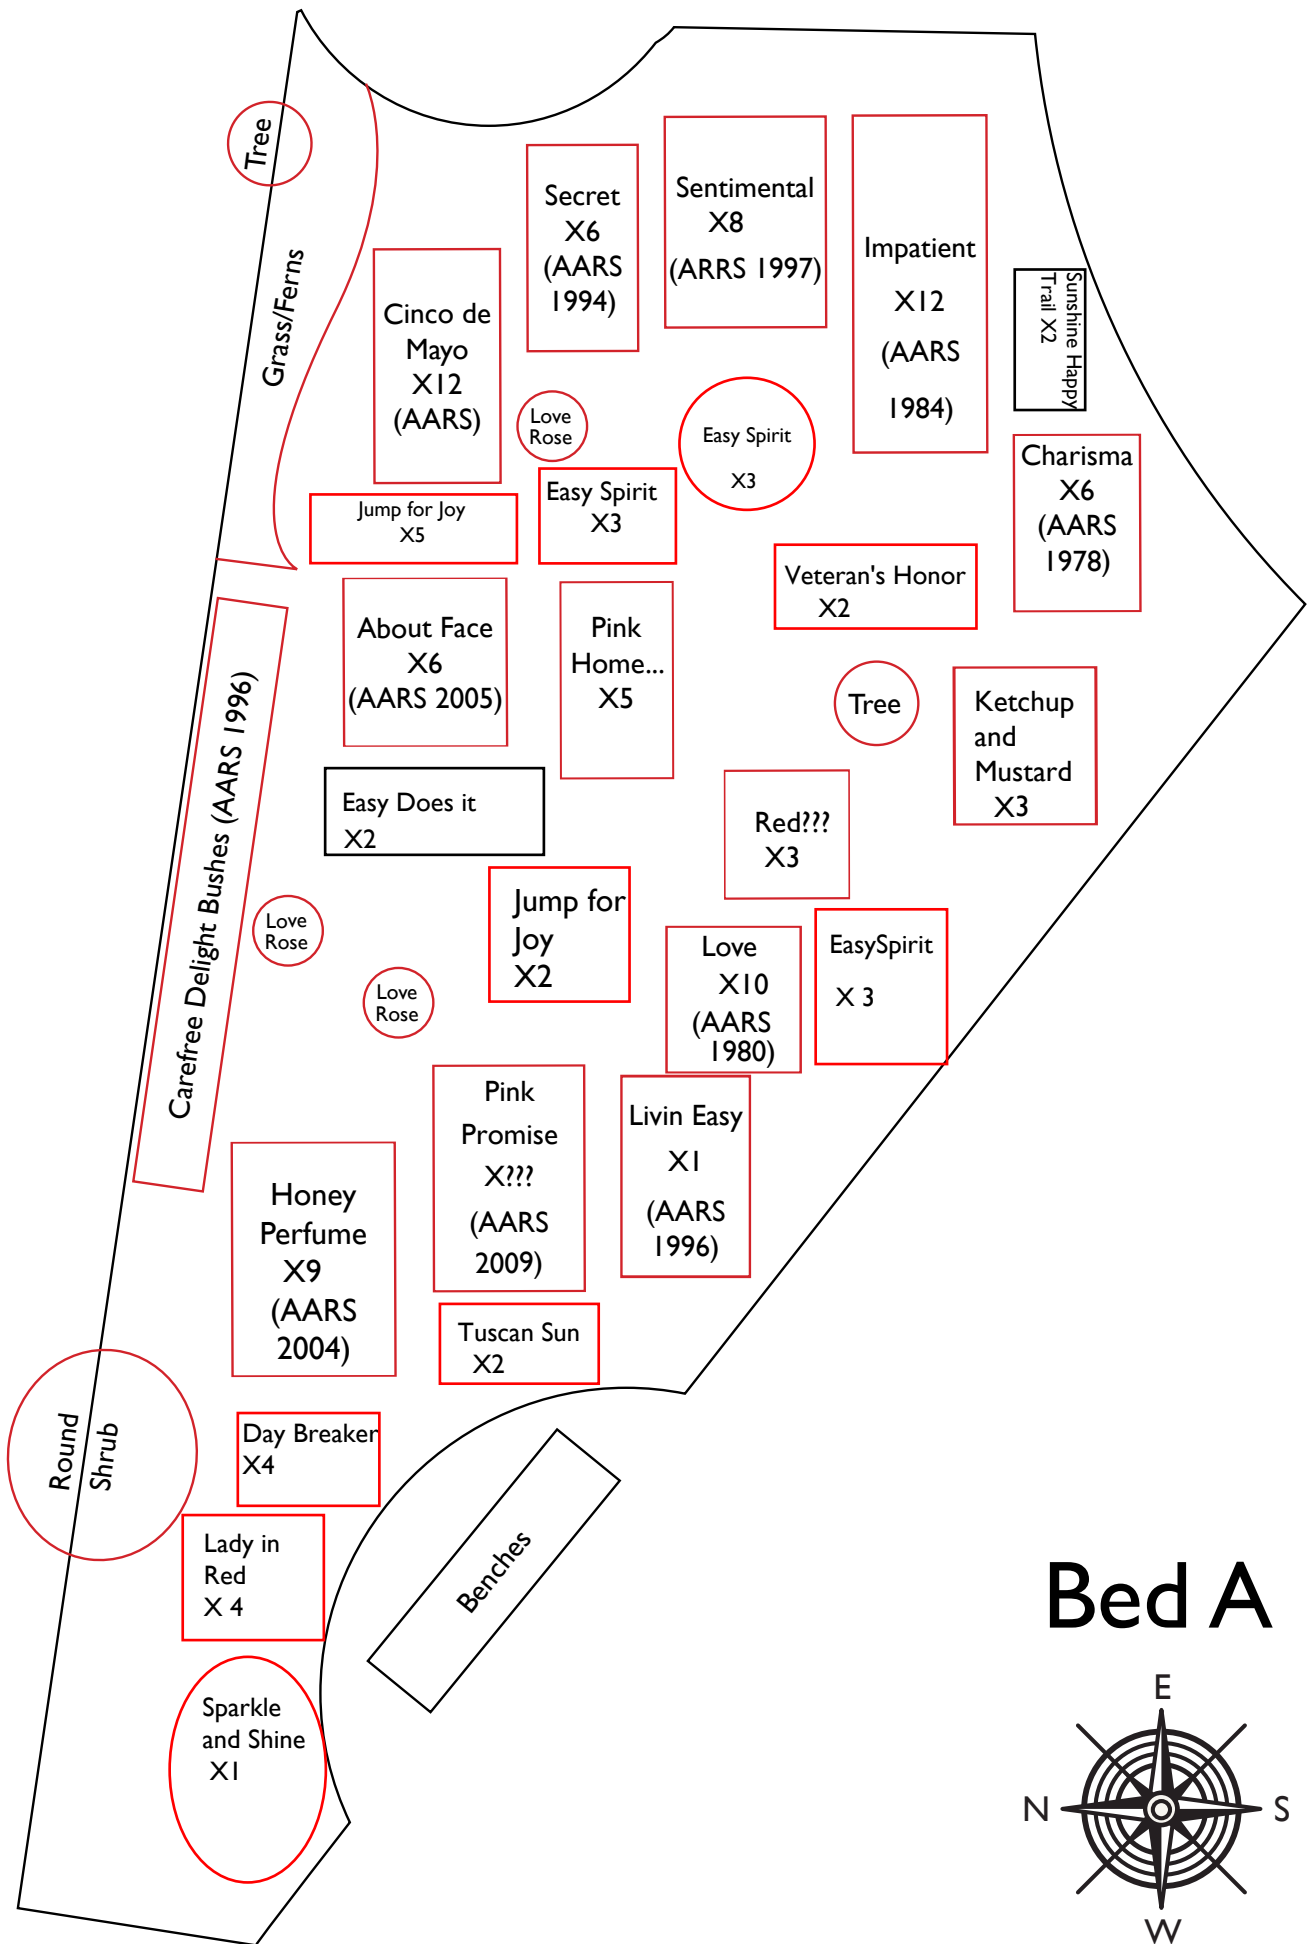

Bed B

Bed C

Friendship North

Friendship - East

Friendship - West

E.G. Hill Garden

U.S. Route 40

Fence

U.S. Route 40

Climbers

Richmond AARS Rose Garden

U.S. Route 40

Information Board

Entrance

Friendship North

Friendship - East

Friendship - West

E.G. Hill Garden

Bed B

Bed C

Bed D

Star Brick Walkway

Star Brick Walkway

Bench

Information Board

E.G. Hill Bed I

E.G. Hill Bed 2

E.G. Hill Bed 3

E.G. Hill Bed 4