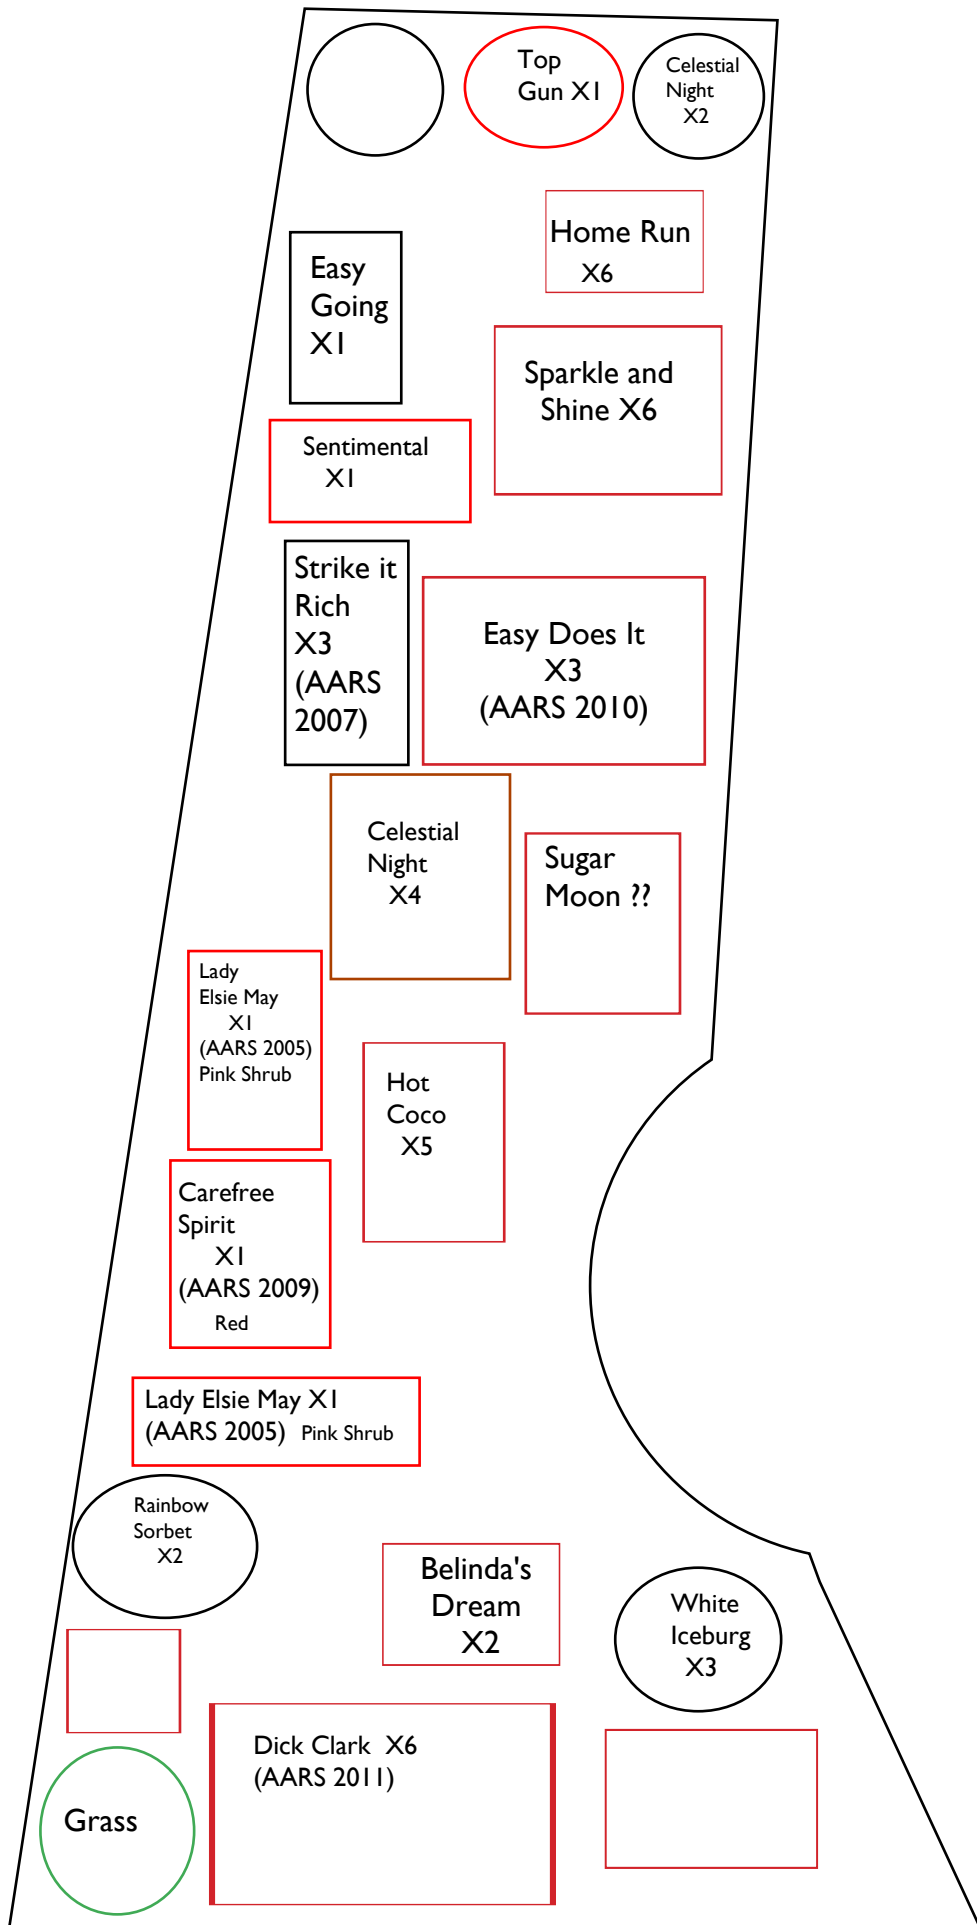

Bed CE

Bed CN

Richmond Rose Garden

Bed CW

Bed E

Bed A

Bed D

Entrance

Friendship - West

E.G. Hill Garden

Bed B

Bed C

Bed D

Star Brick Walkway

Star Brick Walkway

Bench

Bench

Bed I

Trealise

Bed J

Empty circle

Top Gun X1

Celestial Night X2

Easy Going X1

Dick Clark X6 (AARS 2011)

Empty rectangle

Bed K

Bed CN (Circle North)

Bed CE

(Circle East)

Bed CW

(Circle West)