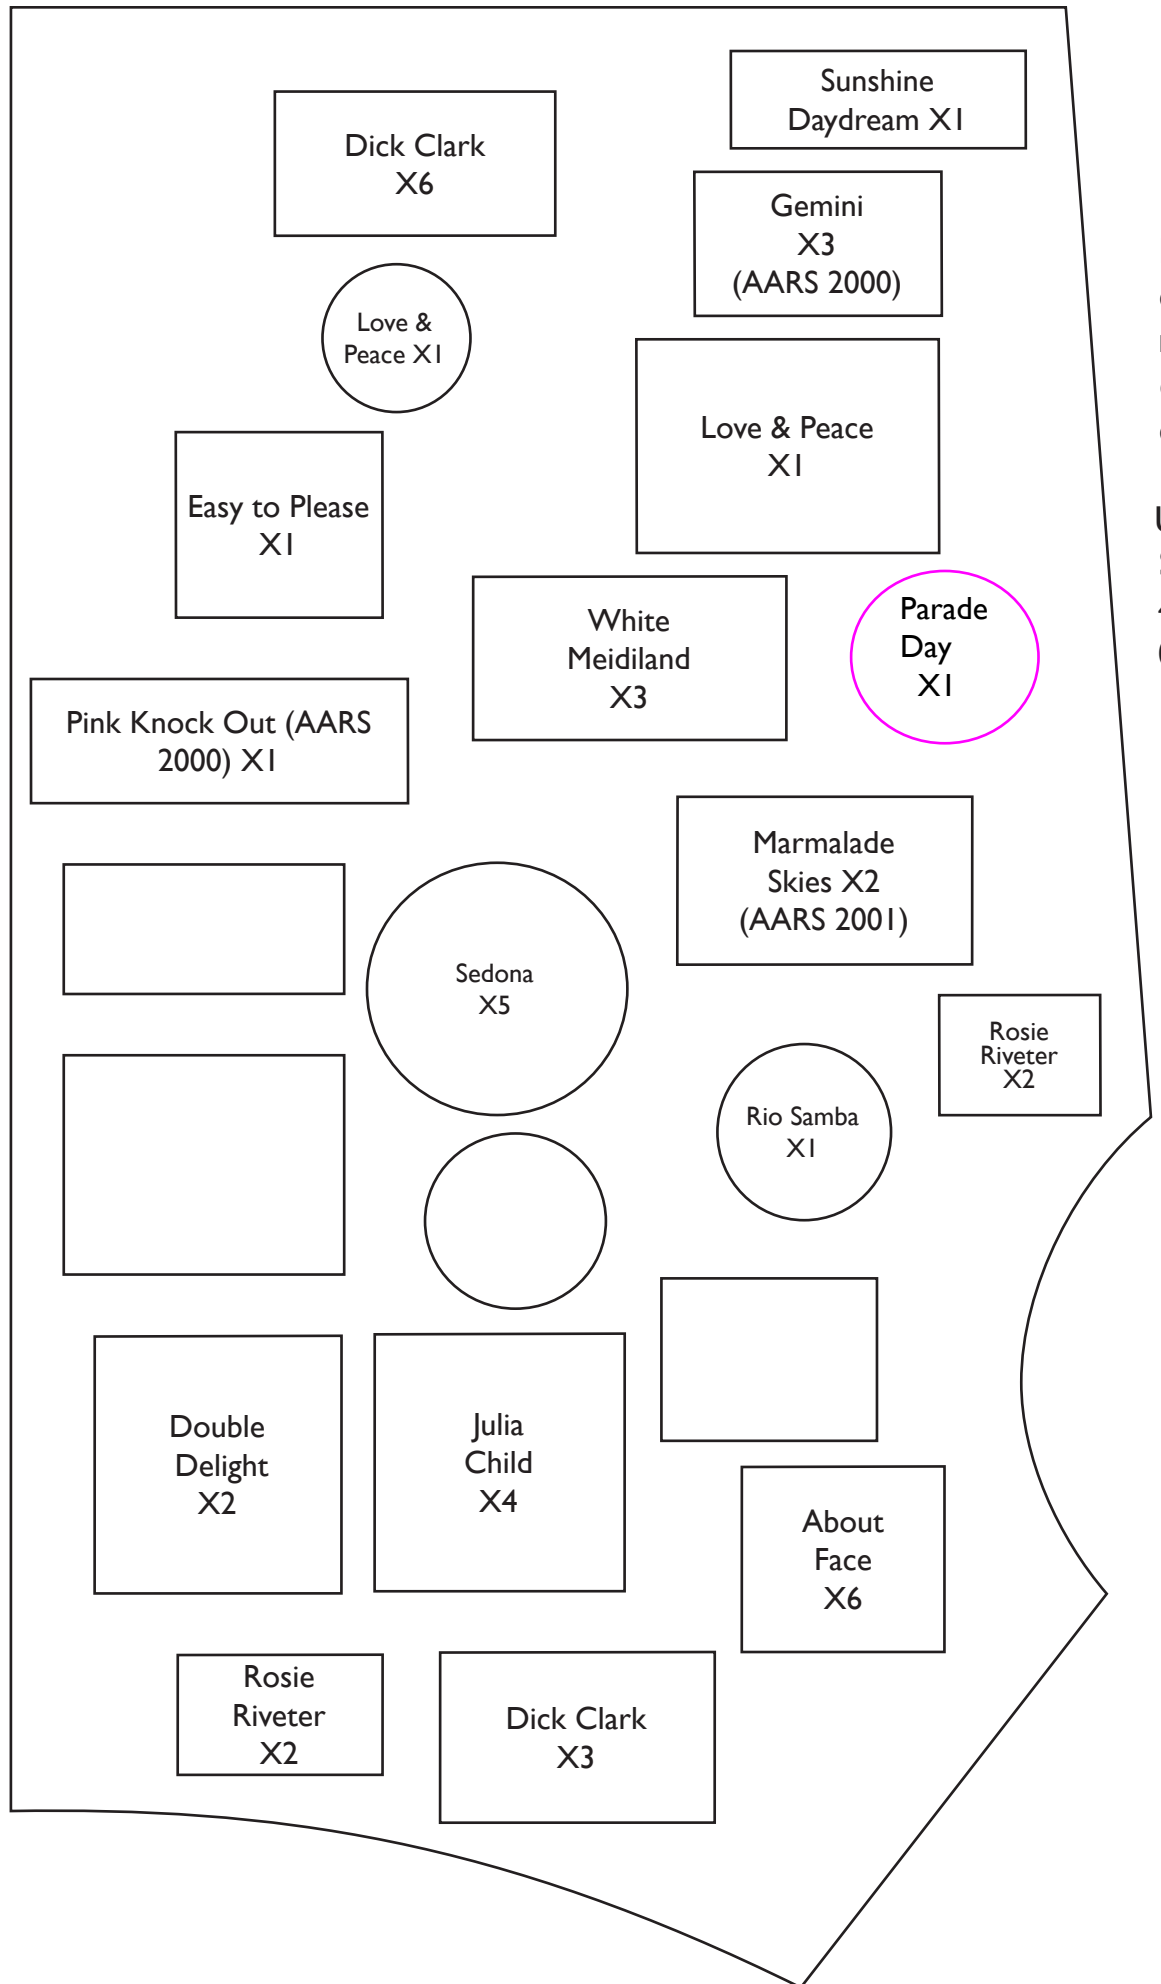

Friendship - West

E.G. Hill Garden

Bed B

Bed C

Bed D

Star Brick Walkway

Star Brick Walkway

Bench

Bed E

Bed F

Bed G

Climbers

Fourth of July
X6
(AARS 1999)

Golden Showers
XI
(AARS 1957)

Don Juan
X4

Valentine's
Day
X5

Fourth of July
X6
(AARS 1999)

Bed H

New Walkway

Fence US40

Lattice Area

Club House

Benches

New Walkway