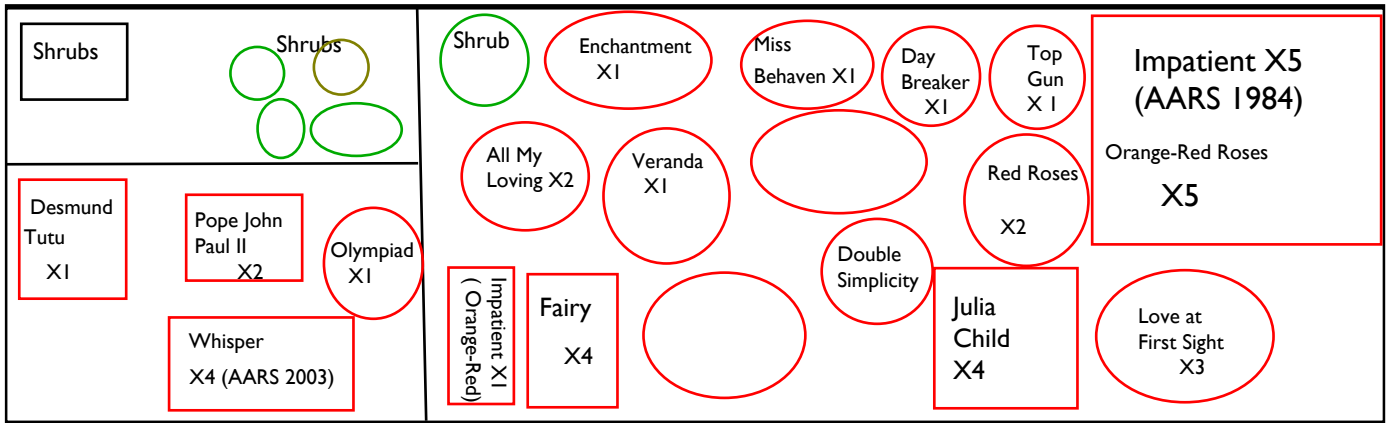

Gazebo

Friendship - East

All American Garden

Stone
Japanese
Lantern

U.S.
40
M
a
g
a
w
S
c
u
l
p
t
u
r
e

Friendship
North

E.G. Hill Garden

Note:
OLG=Our Lady of
Guadalupe
C.I.=Crysler Imperial
(AARS 1953)

Friendship - West

Green
Sign

Friendship - North

Charles House

E.G. Hill Garden

Fence

K
K
B
K
K
K
B
K
B
B
B
B
B
B
B
B
K
B
K
K
B
B
K
K
K
K
K
K

K=Knockout
B=Bonica