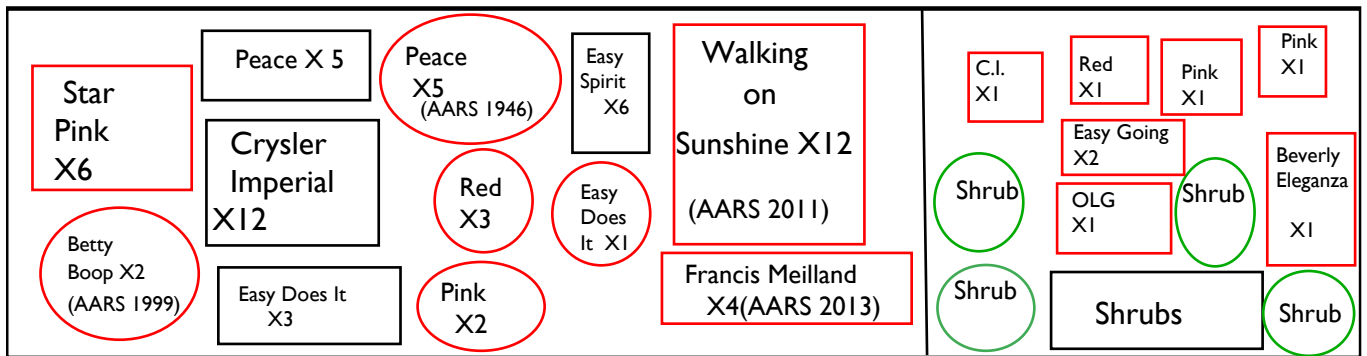

Gazebo

Friendship - East

All American Garden

Stone
Japanese
Lantern

U.S.
40
M
a
g
a
w
S
c
u
l
p
t
u
r
e

Friendship
North

E.G. Hill Garden

Note:
OLG=Our Lady of
Guadalupe
C.I.=Crysler Imperial
(AARS 1953)

Friendship - West

Green
Sign

Friendship - North

Charles House

E.G. Hill Garden

Fence

K
K
B
K
K
K
B
K
B
B
B
B
B
B
B
B
K
B
K
K
B
B
K
K
K
K
K
K

K=Knockout
B=Bonica